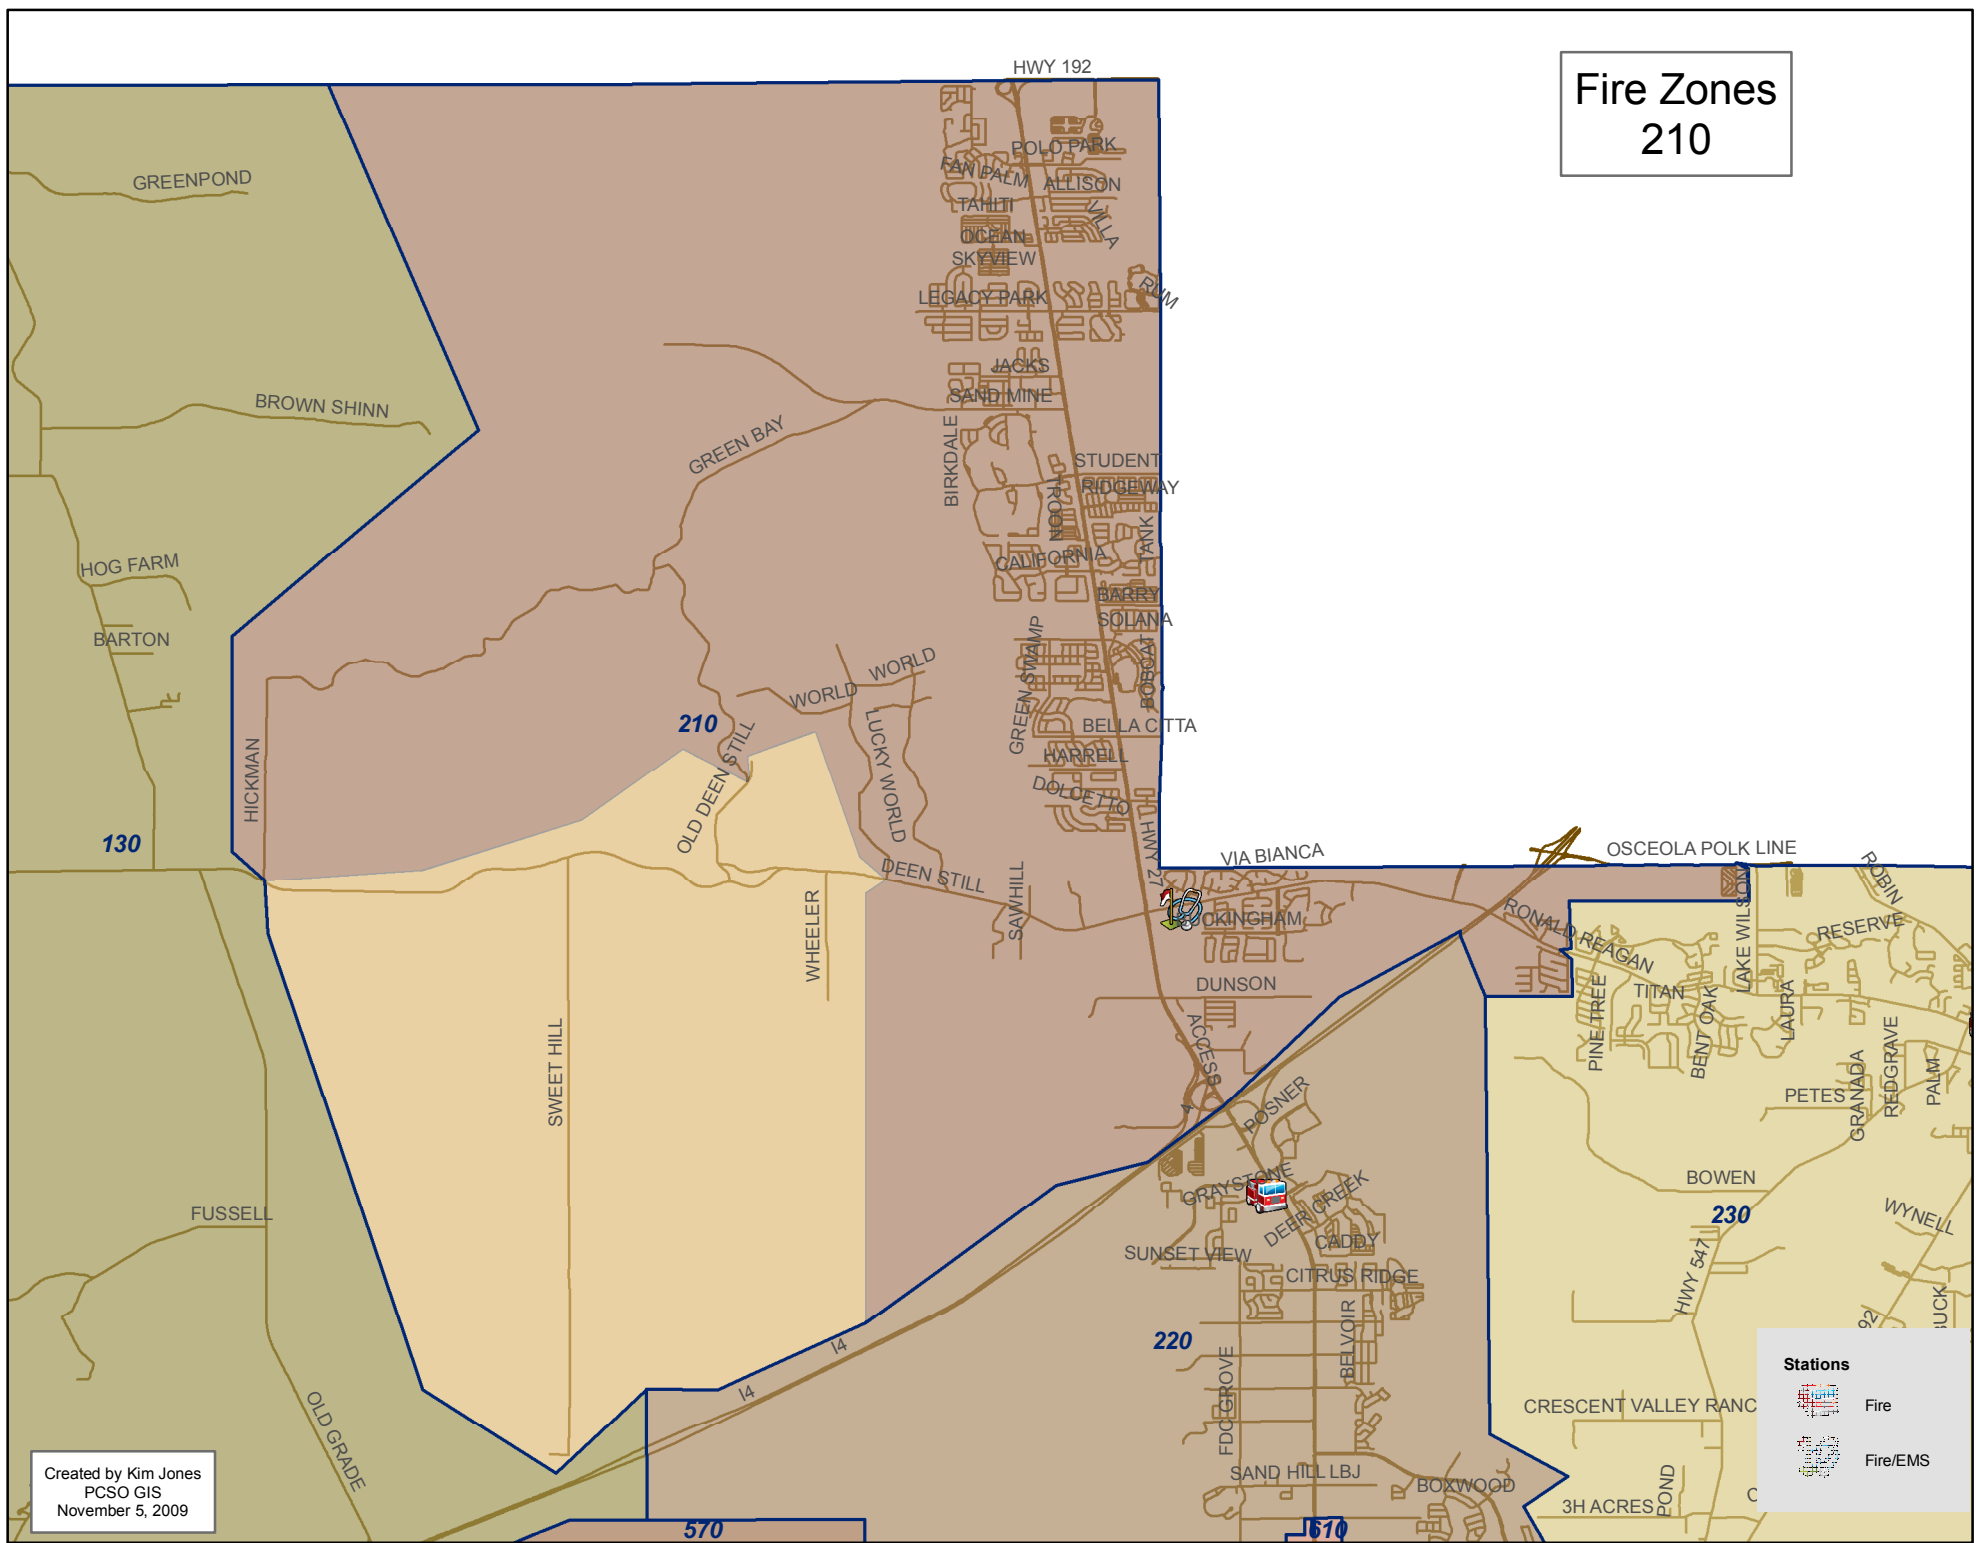

# Fire Zones 210

**Stations**

-  Fire
-  Fire/EMS

Created by Kim Jones  
PCSO GIS  
November 5, 2009