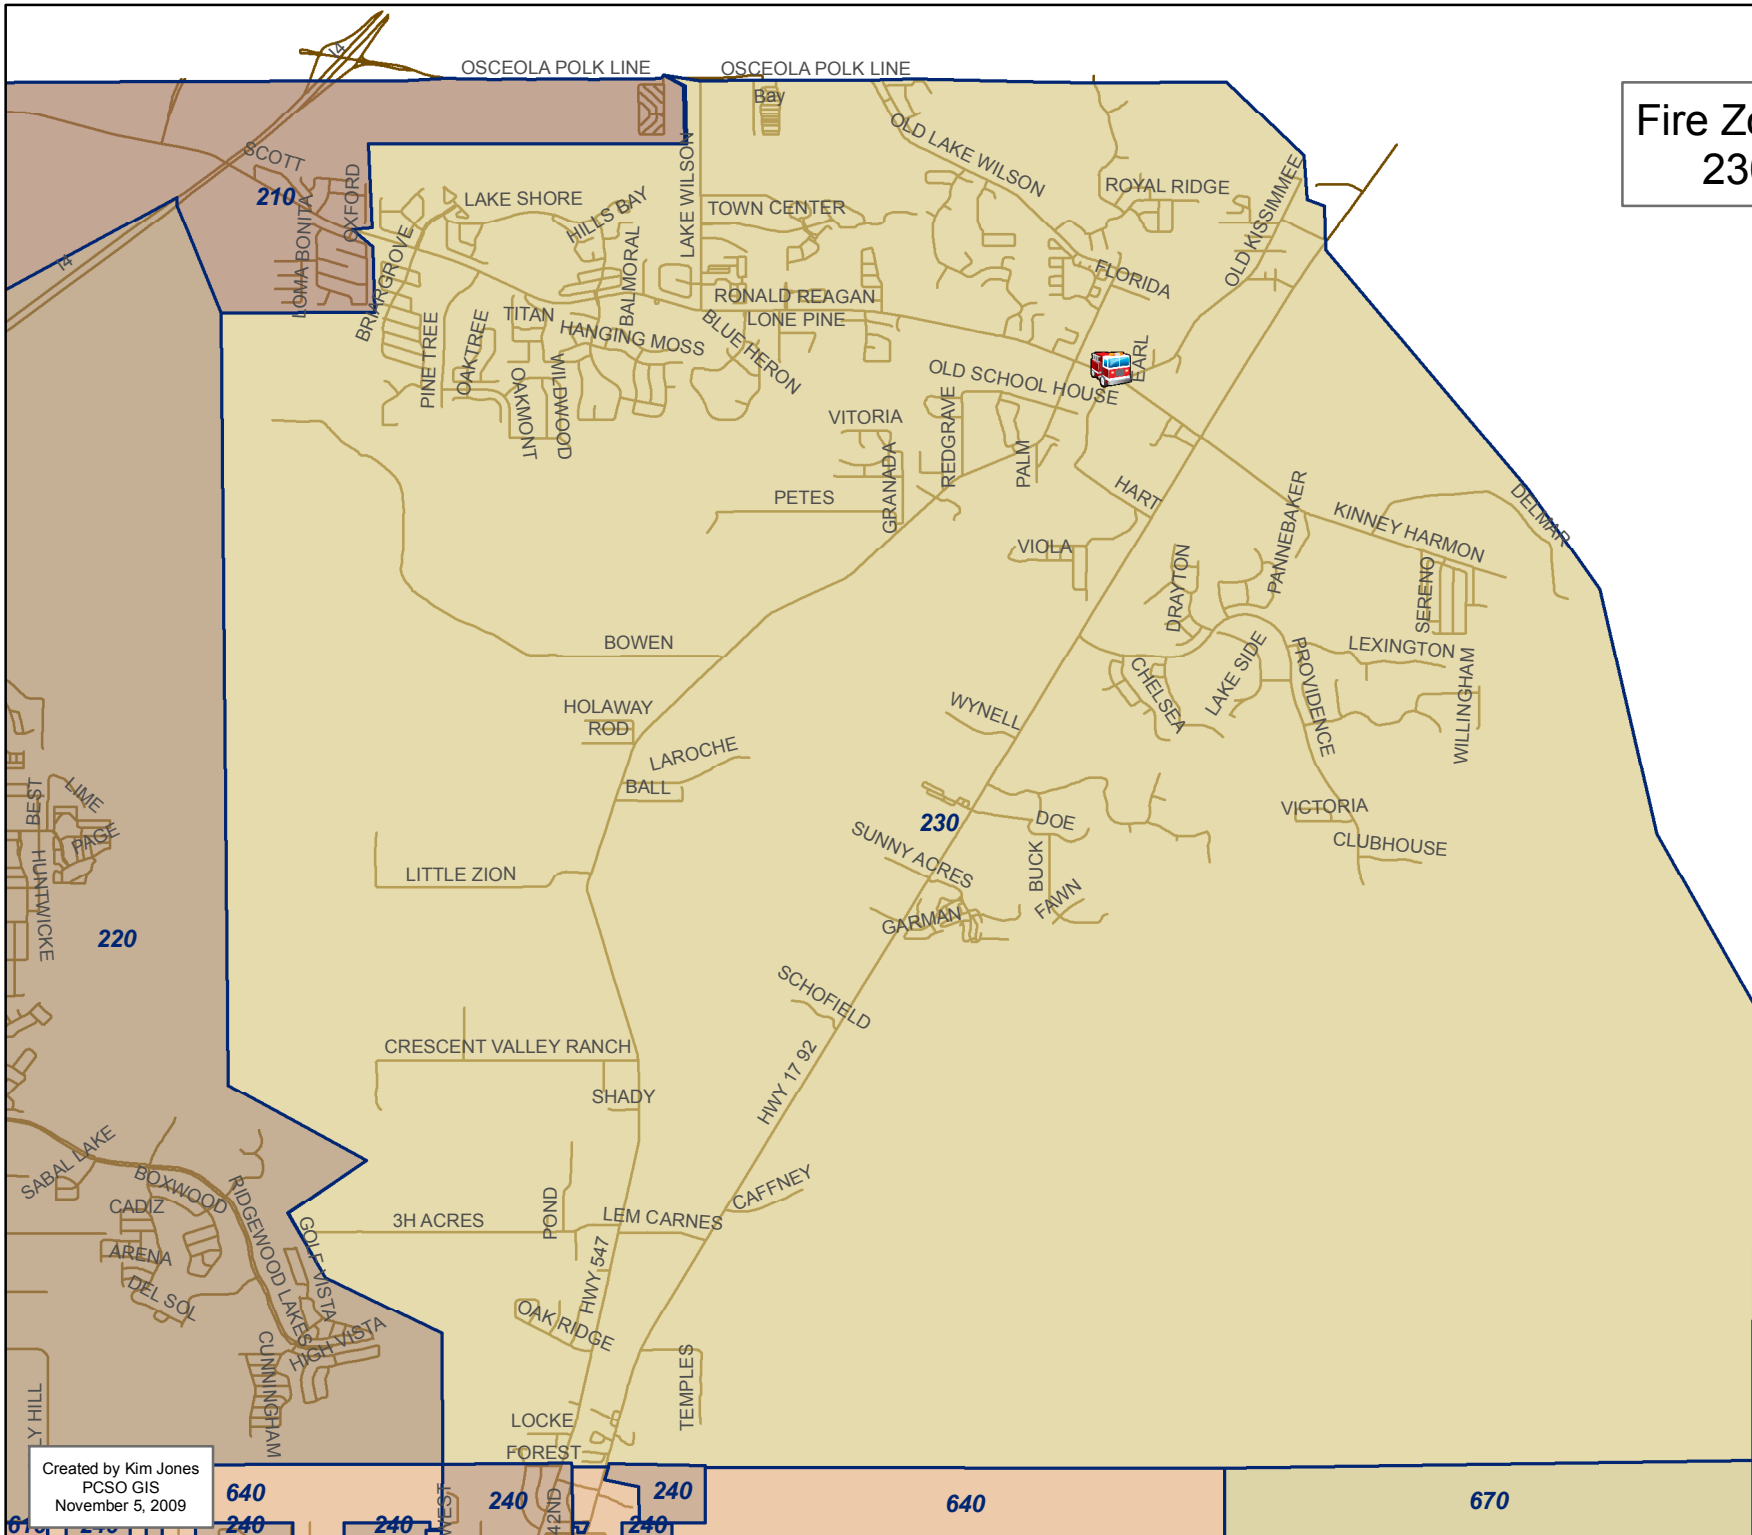

# Fire Zones 230

**Stations**

-  Fire
-  Fire/EMS

Created by Kim Jones  
PCSO GIS  
November 5, 2009