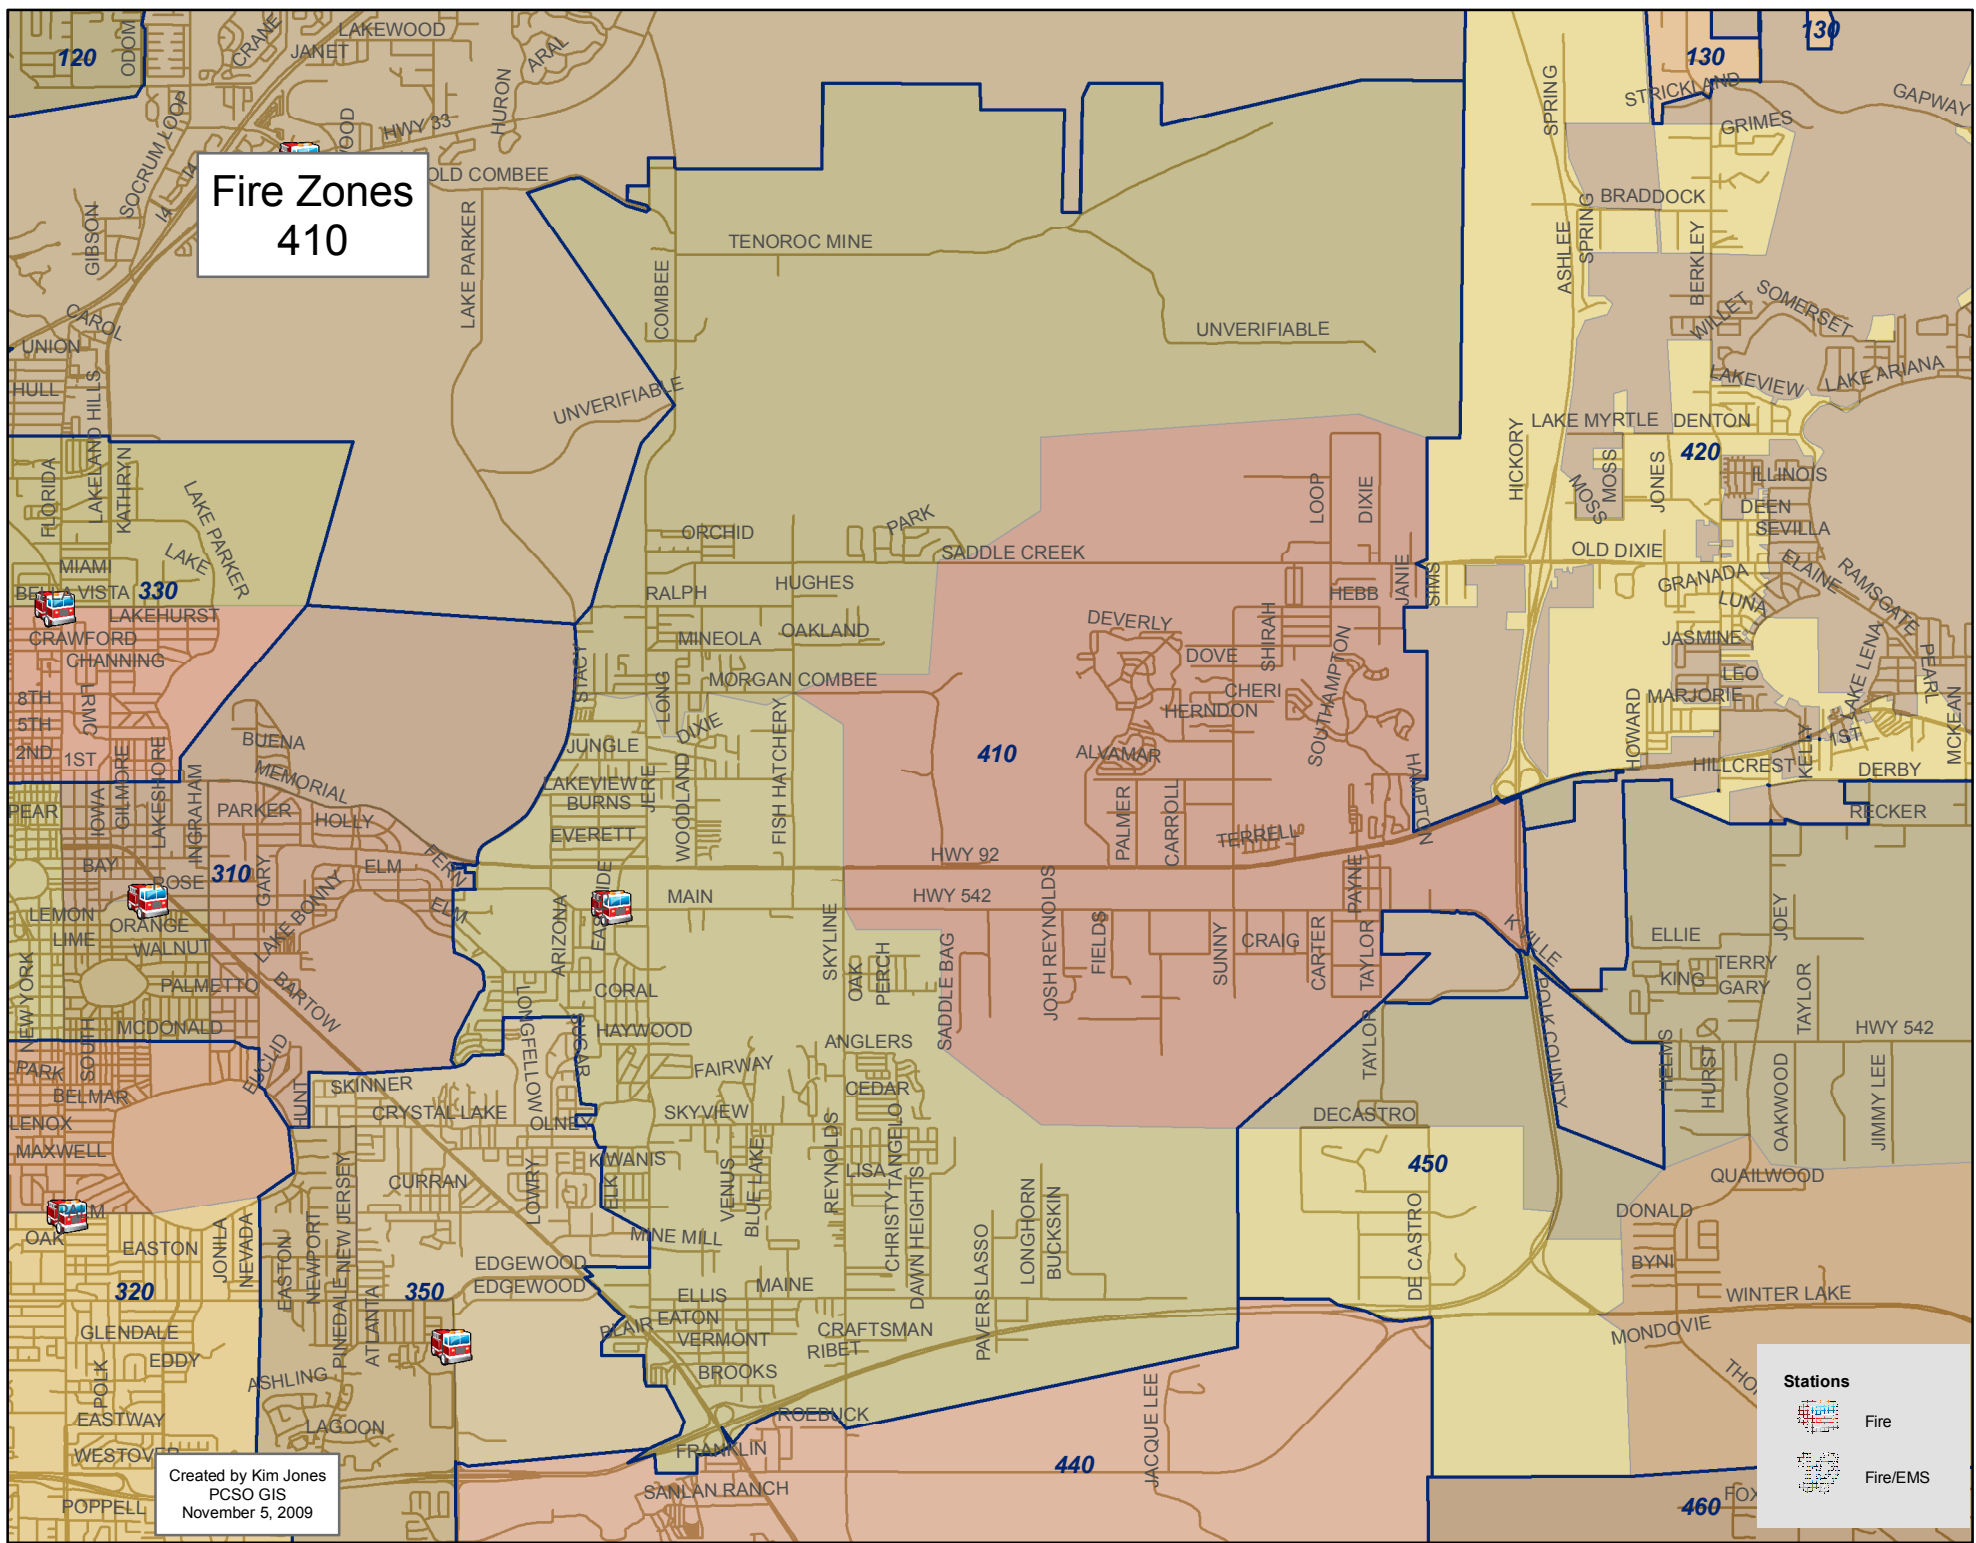

Fire Zones 410

Created by Kim Jones
PCSO GIS
November 5, 2009

Stations

-  Fire
-  Fire/EMS