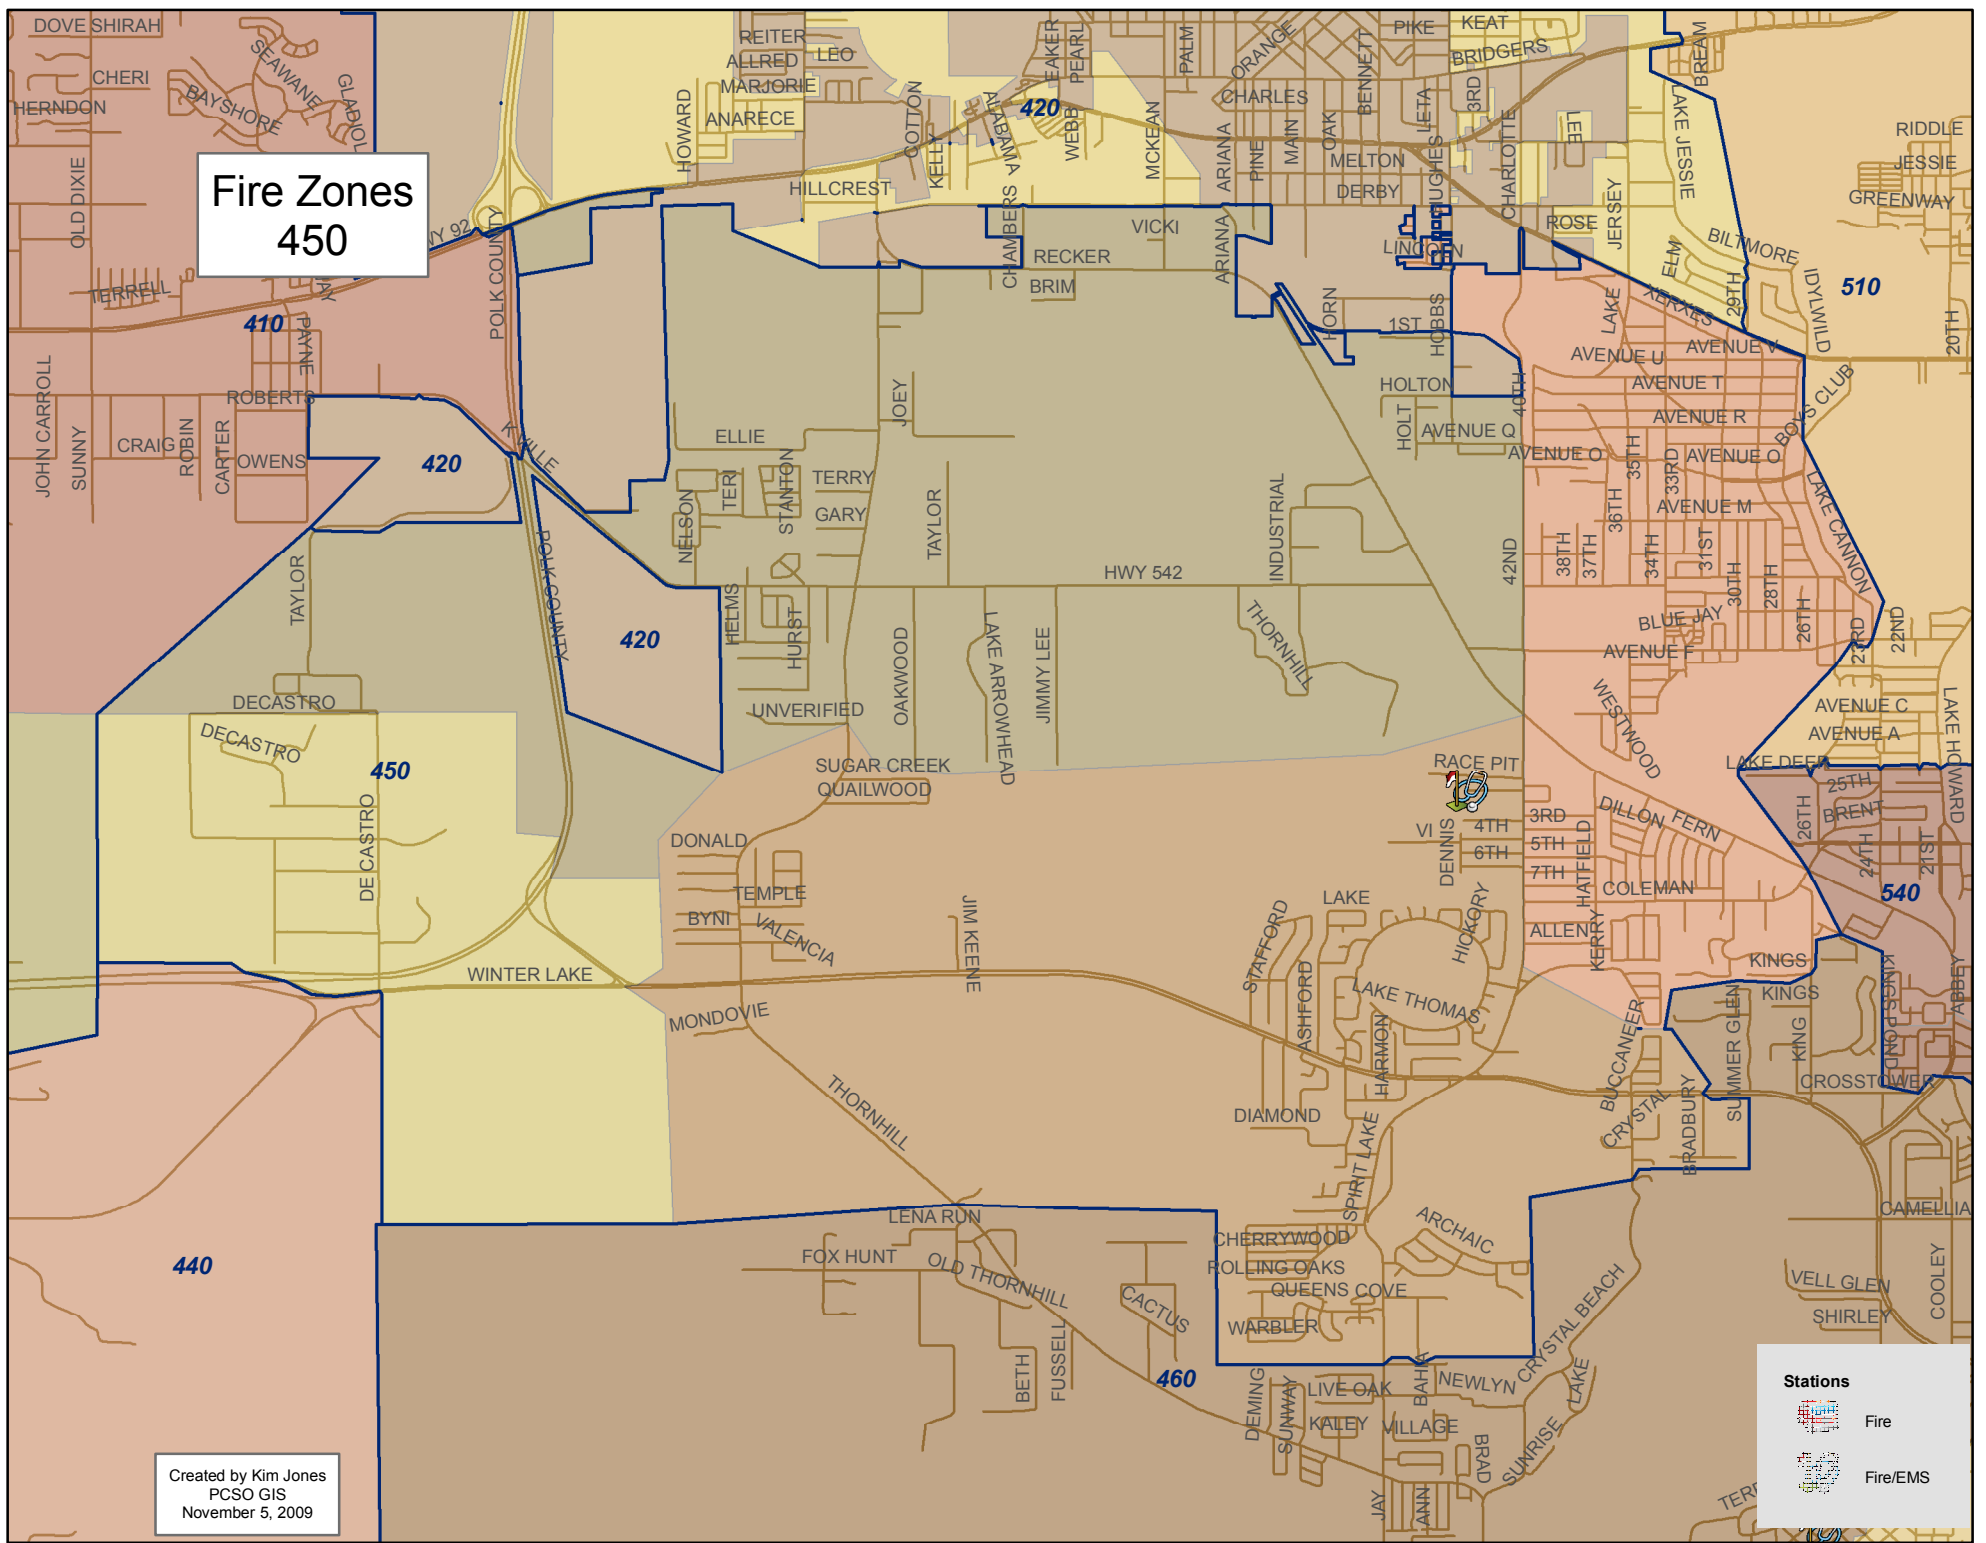

# Fire Zones 450

Created by Kim Jones  
PCSO GIS  
November 5, 2009

**Stations**

-  Fire
-  Fire/EMS