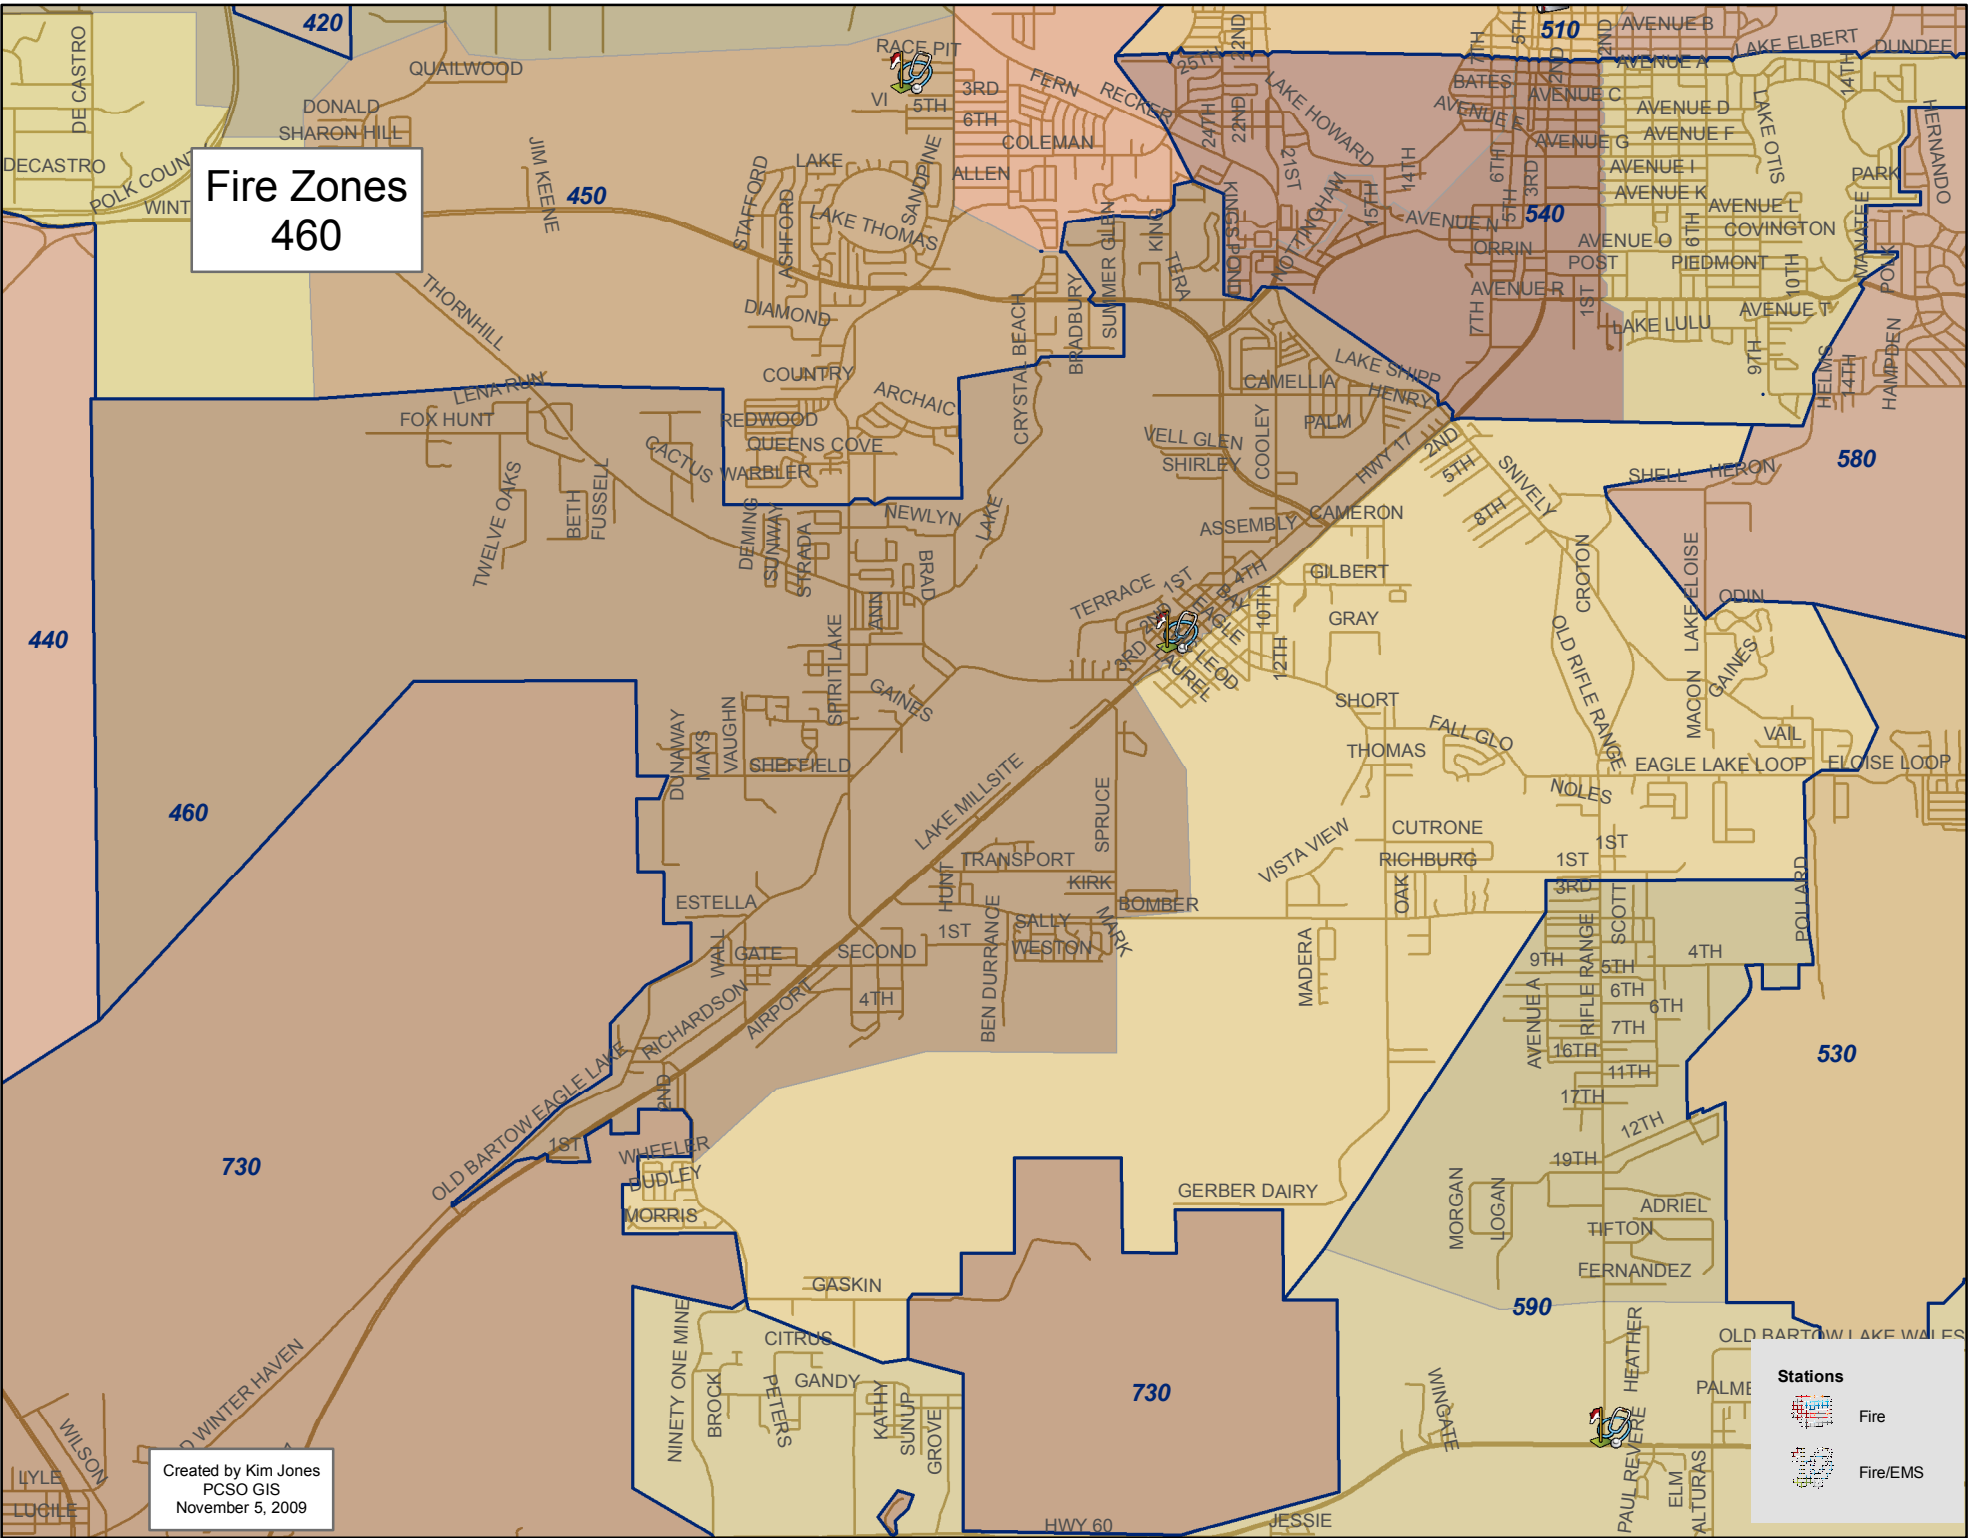

Fire Zones 460

Created by Kim Jones
PCSO GIS
November 5, 2009

Stations

-  Fire
-  Fire/EMS