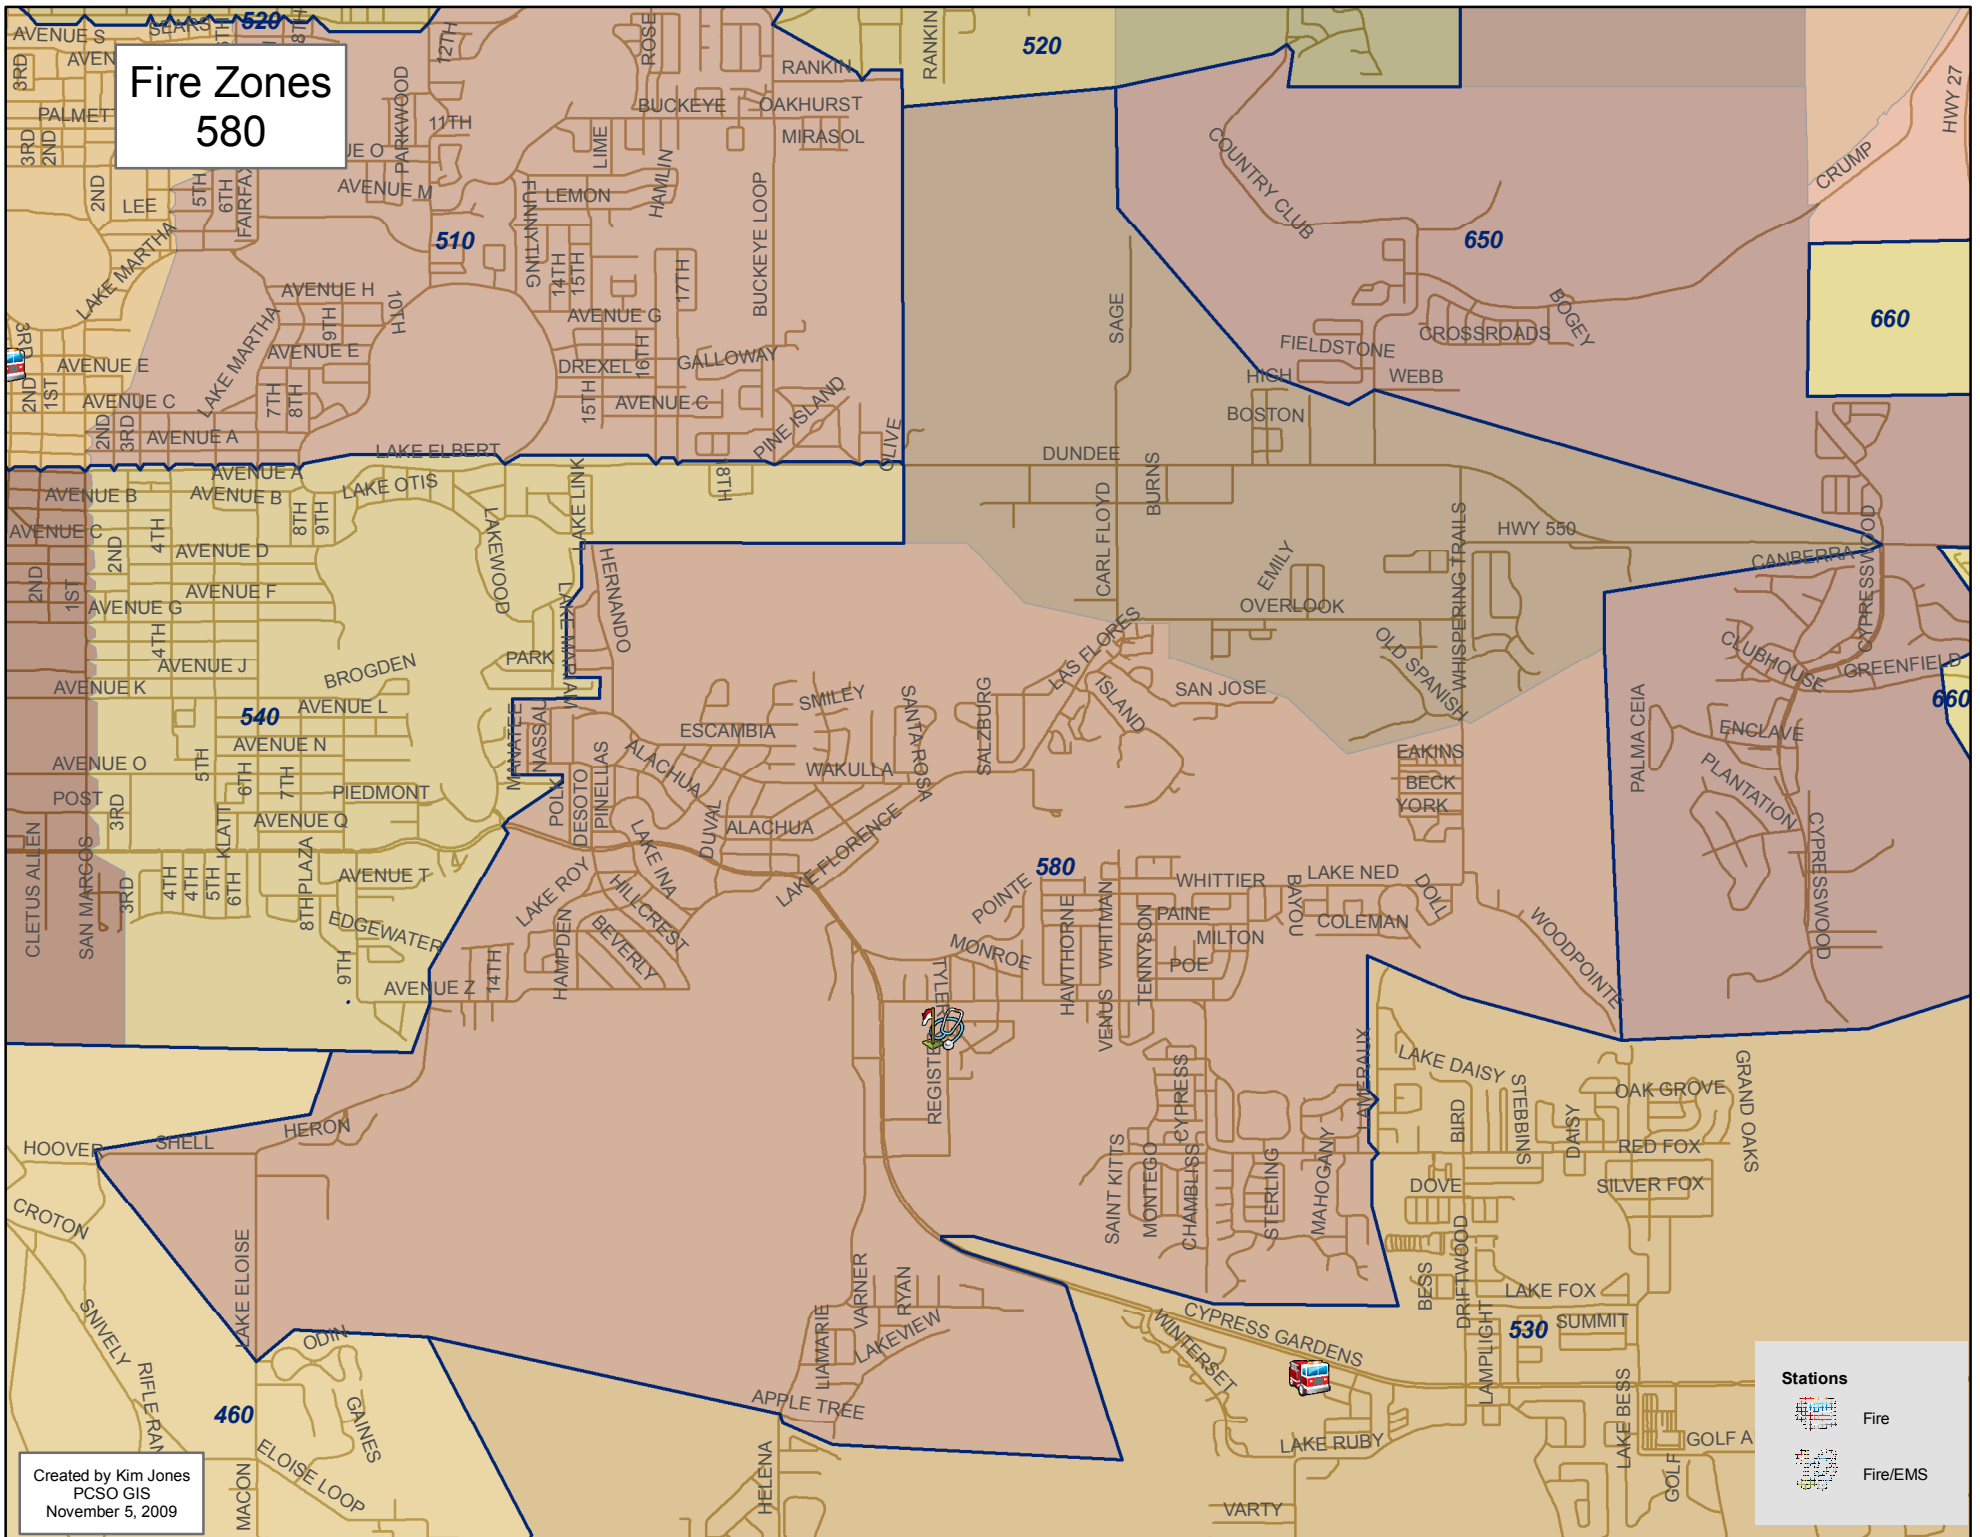

Fire Zones 580

Created by Kim Jones
PCSO GIS
November 5, 2009

Stations

-  Fire
-  Fire/EMS