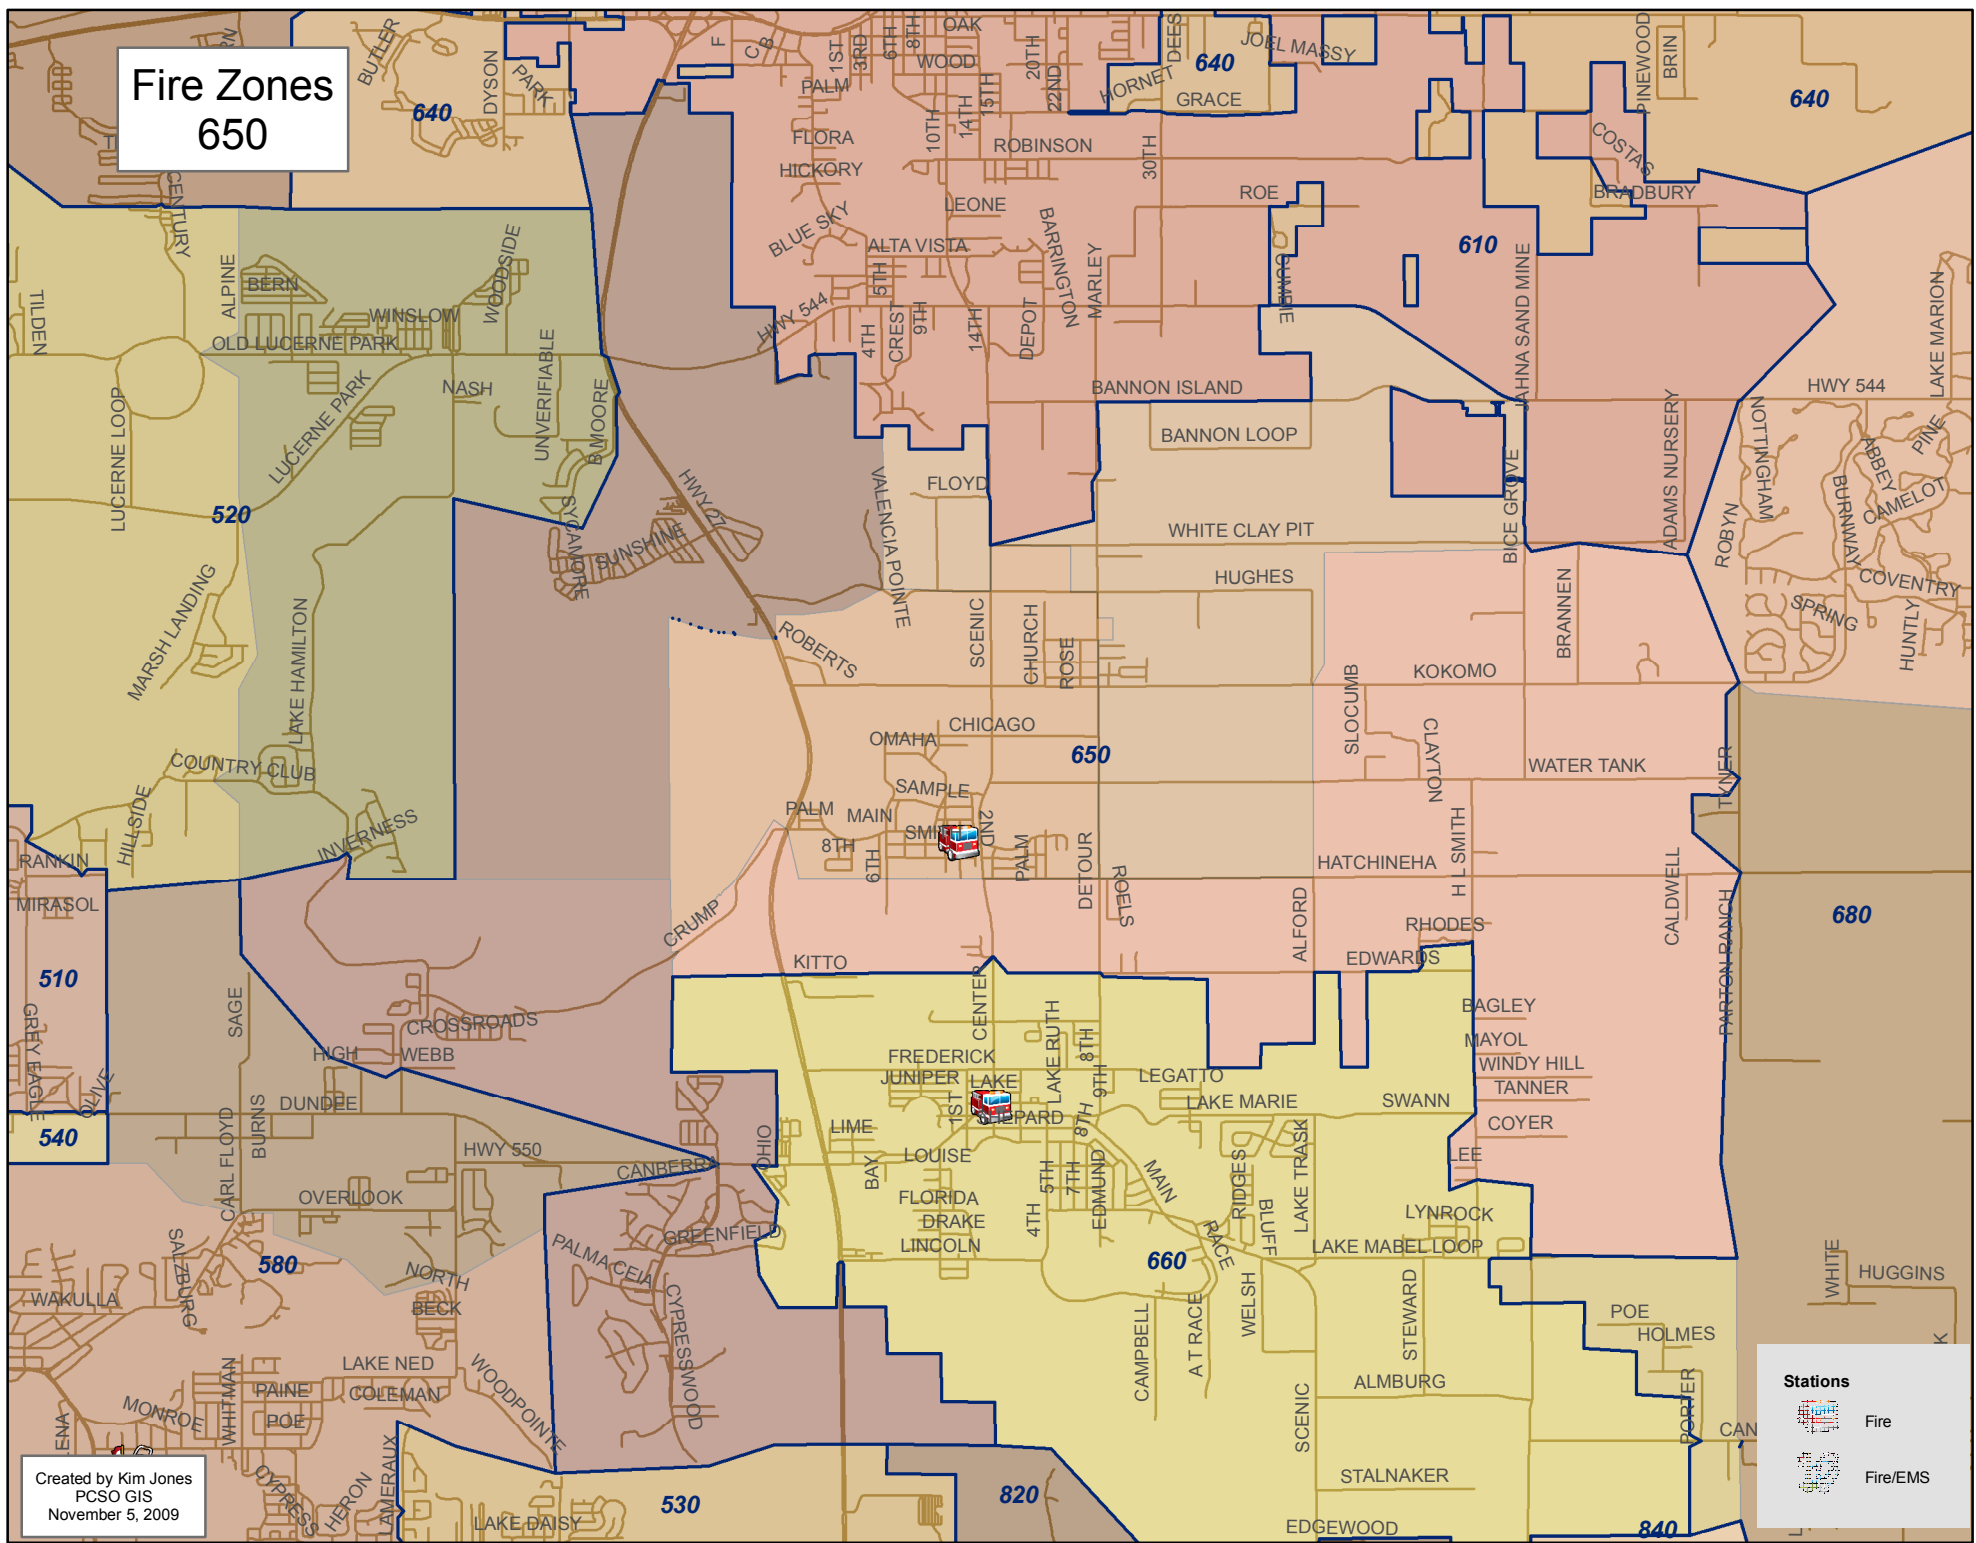

# Fire Zones 650

Created by Kim Jones  
PCSO GIS  
November 5, 2009

**Stations**

-  Fire
-  Fire/EMS