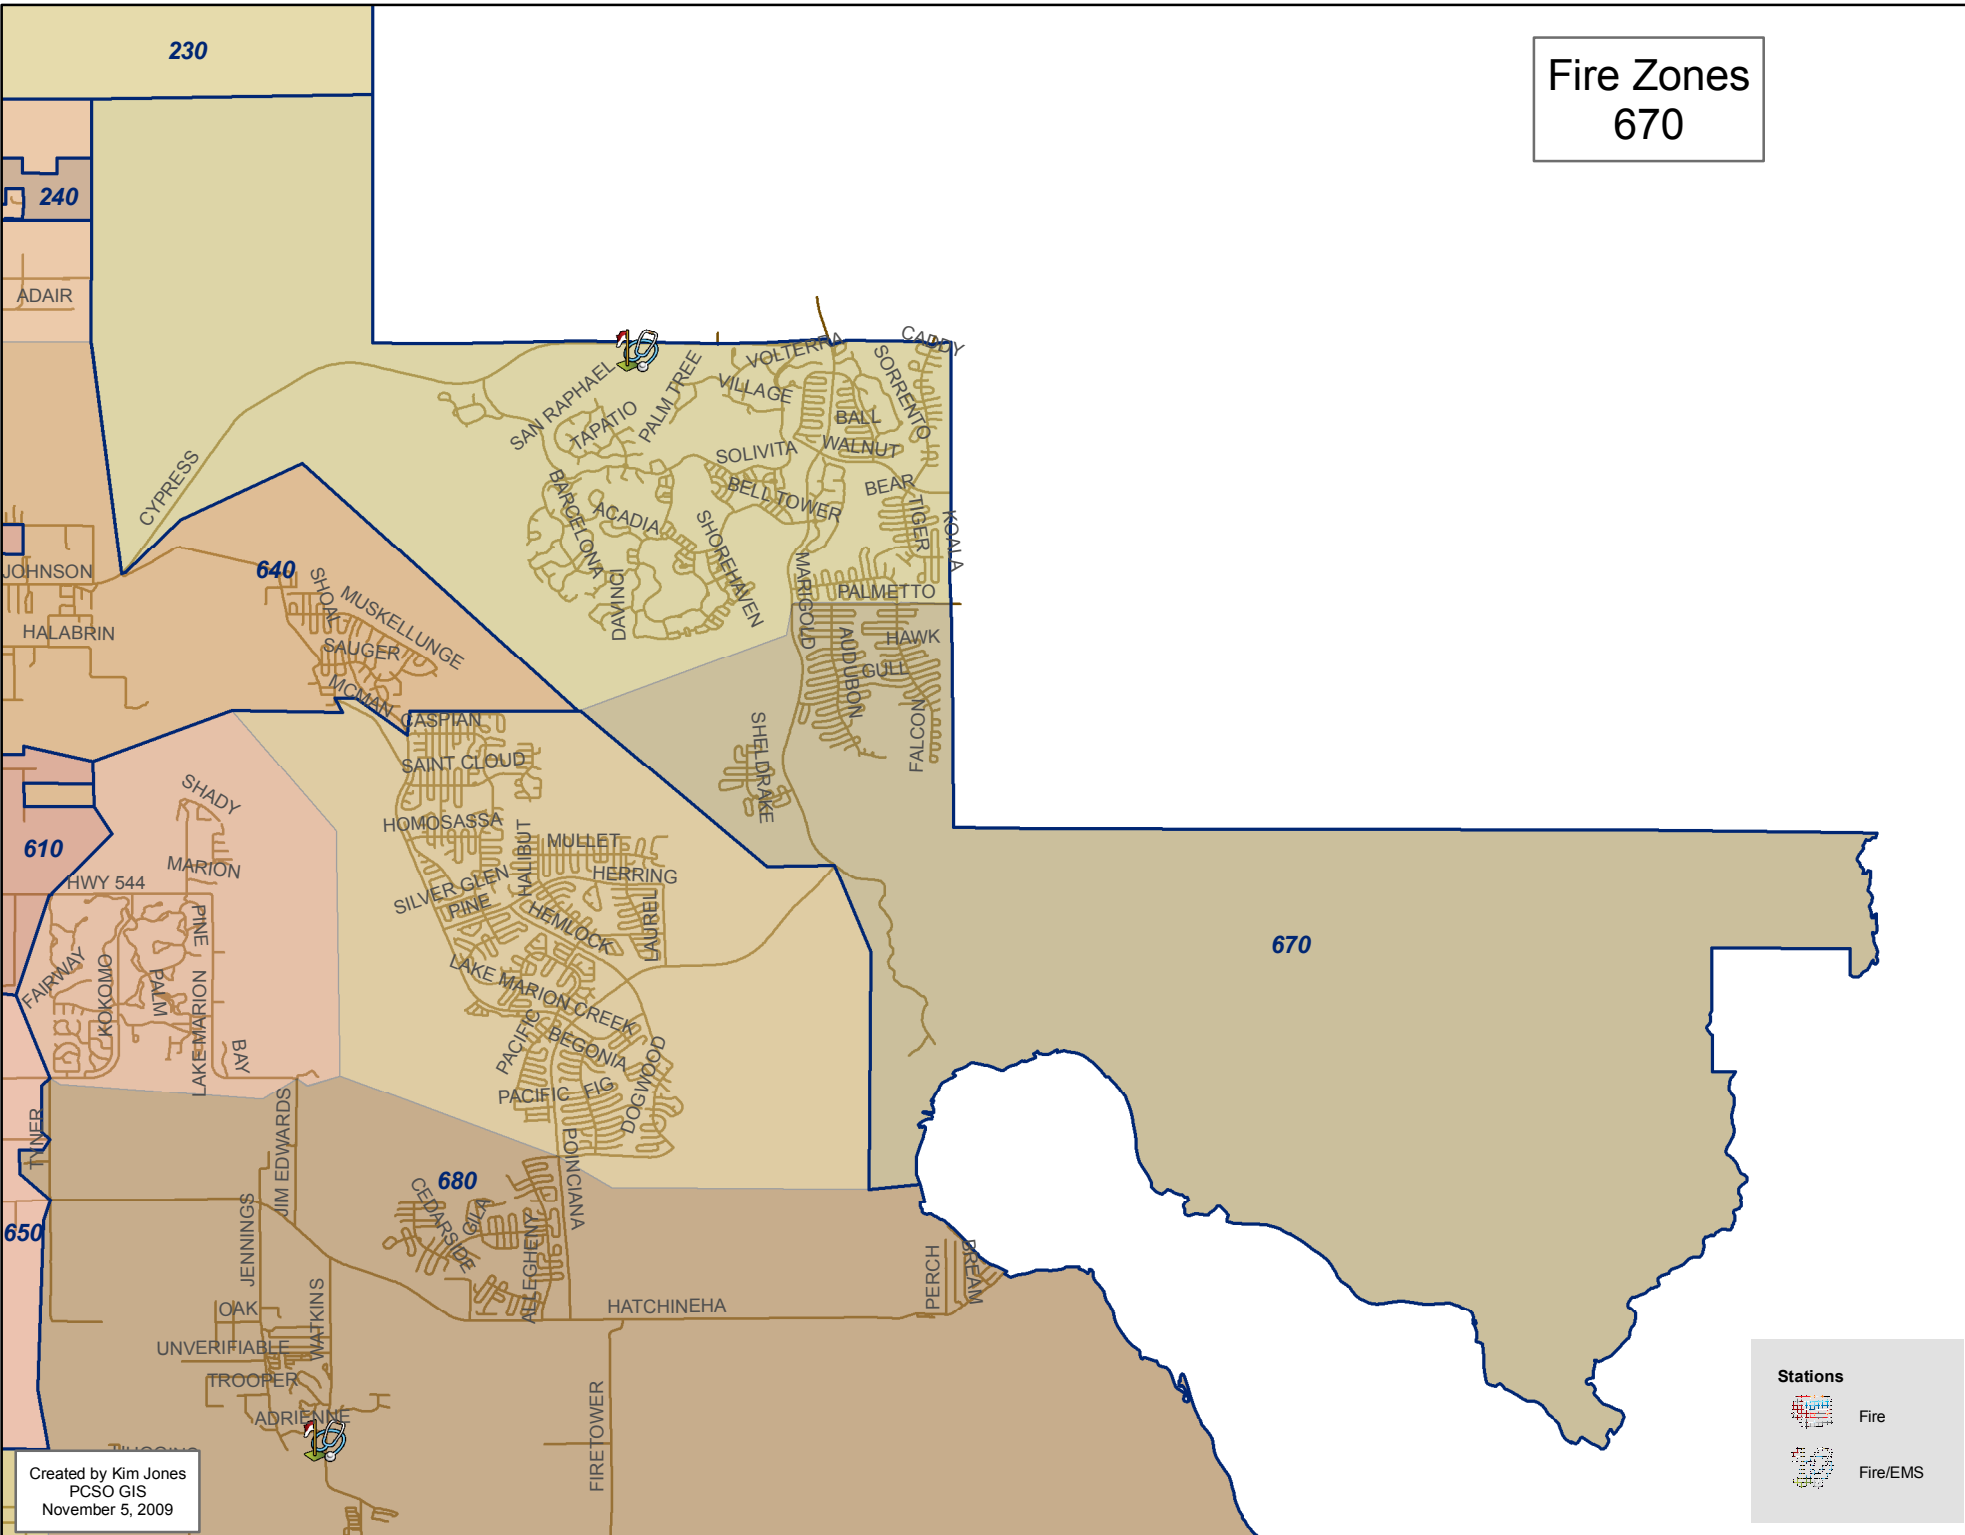

Fire Zones 670

Created by Kim Jones
PCSO GIS
November 5, 2009

Stations

-  Fire
-  Fire/EMS