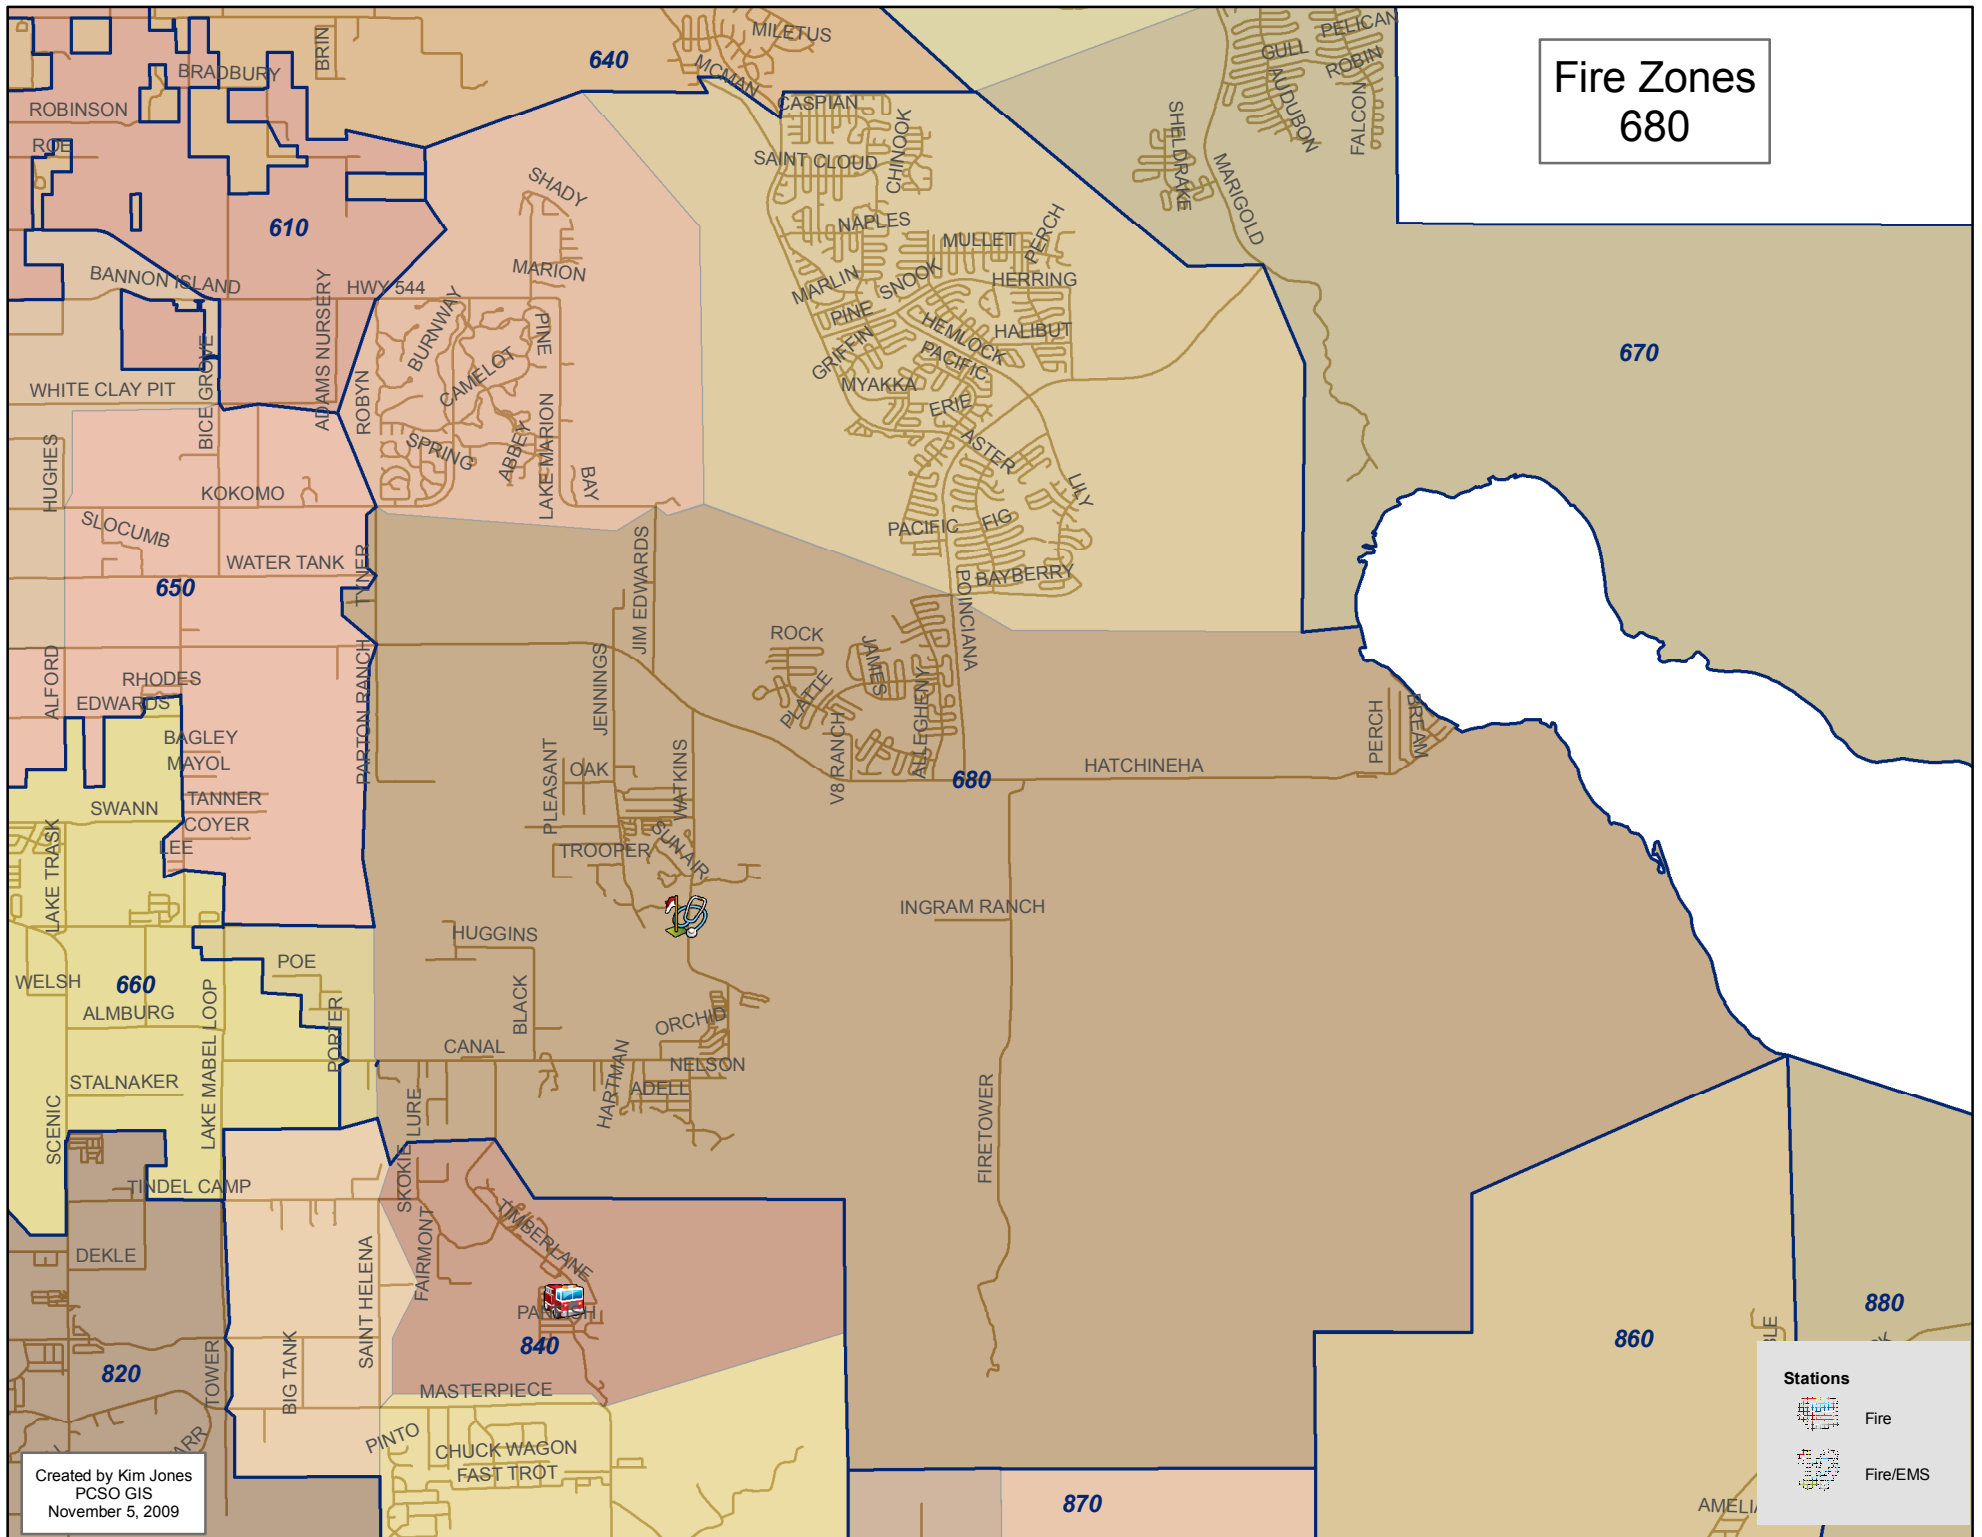

Fire Zones 680

Created by Kim Jones
PCSO GIS
November 5, 2009

Stations

-  Fire
-  Fire/EMS