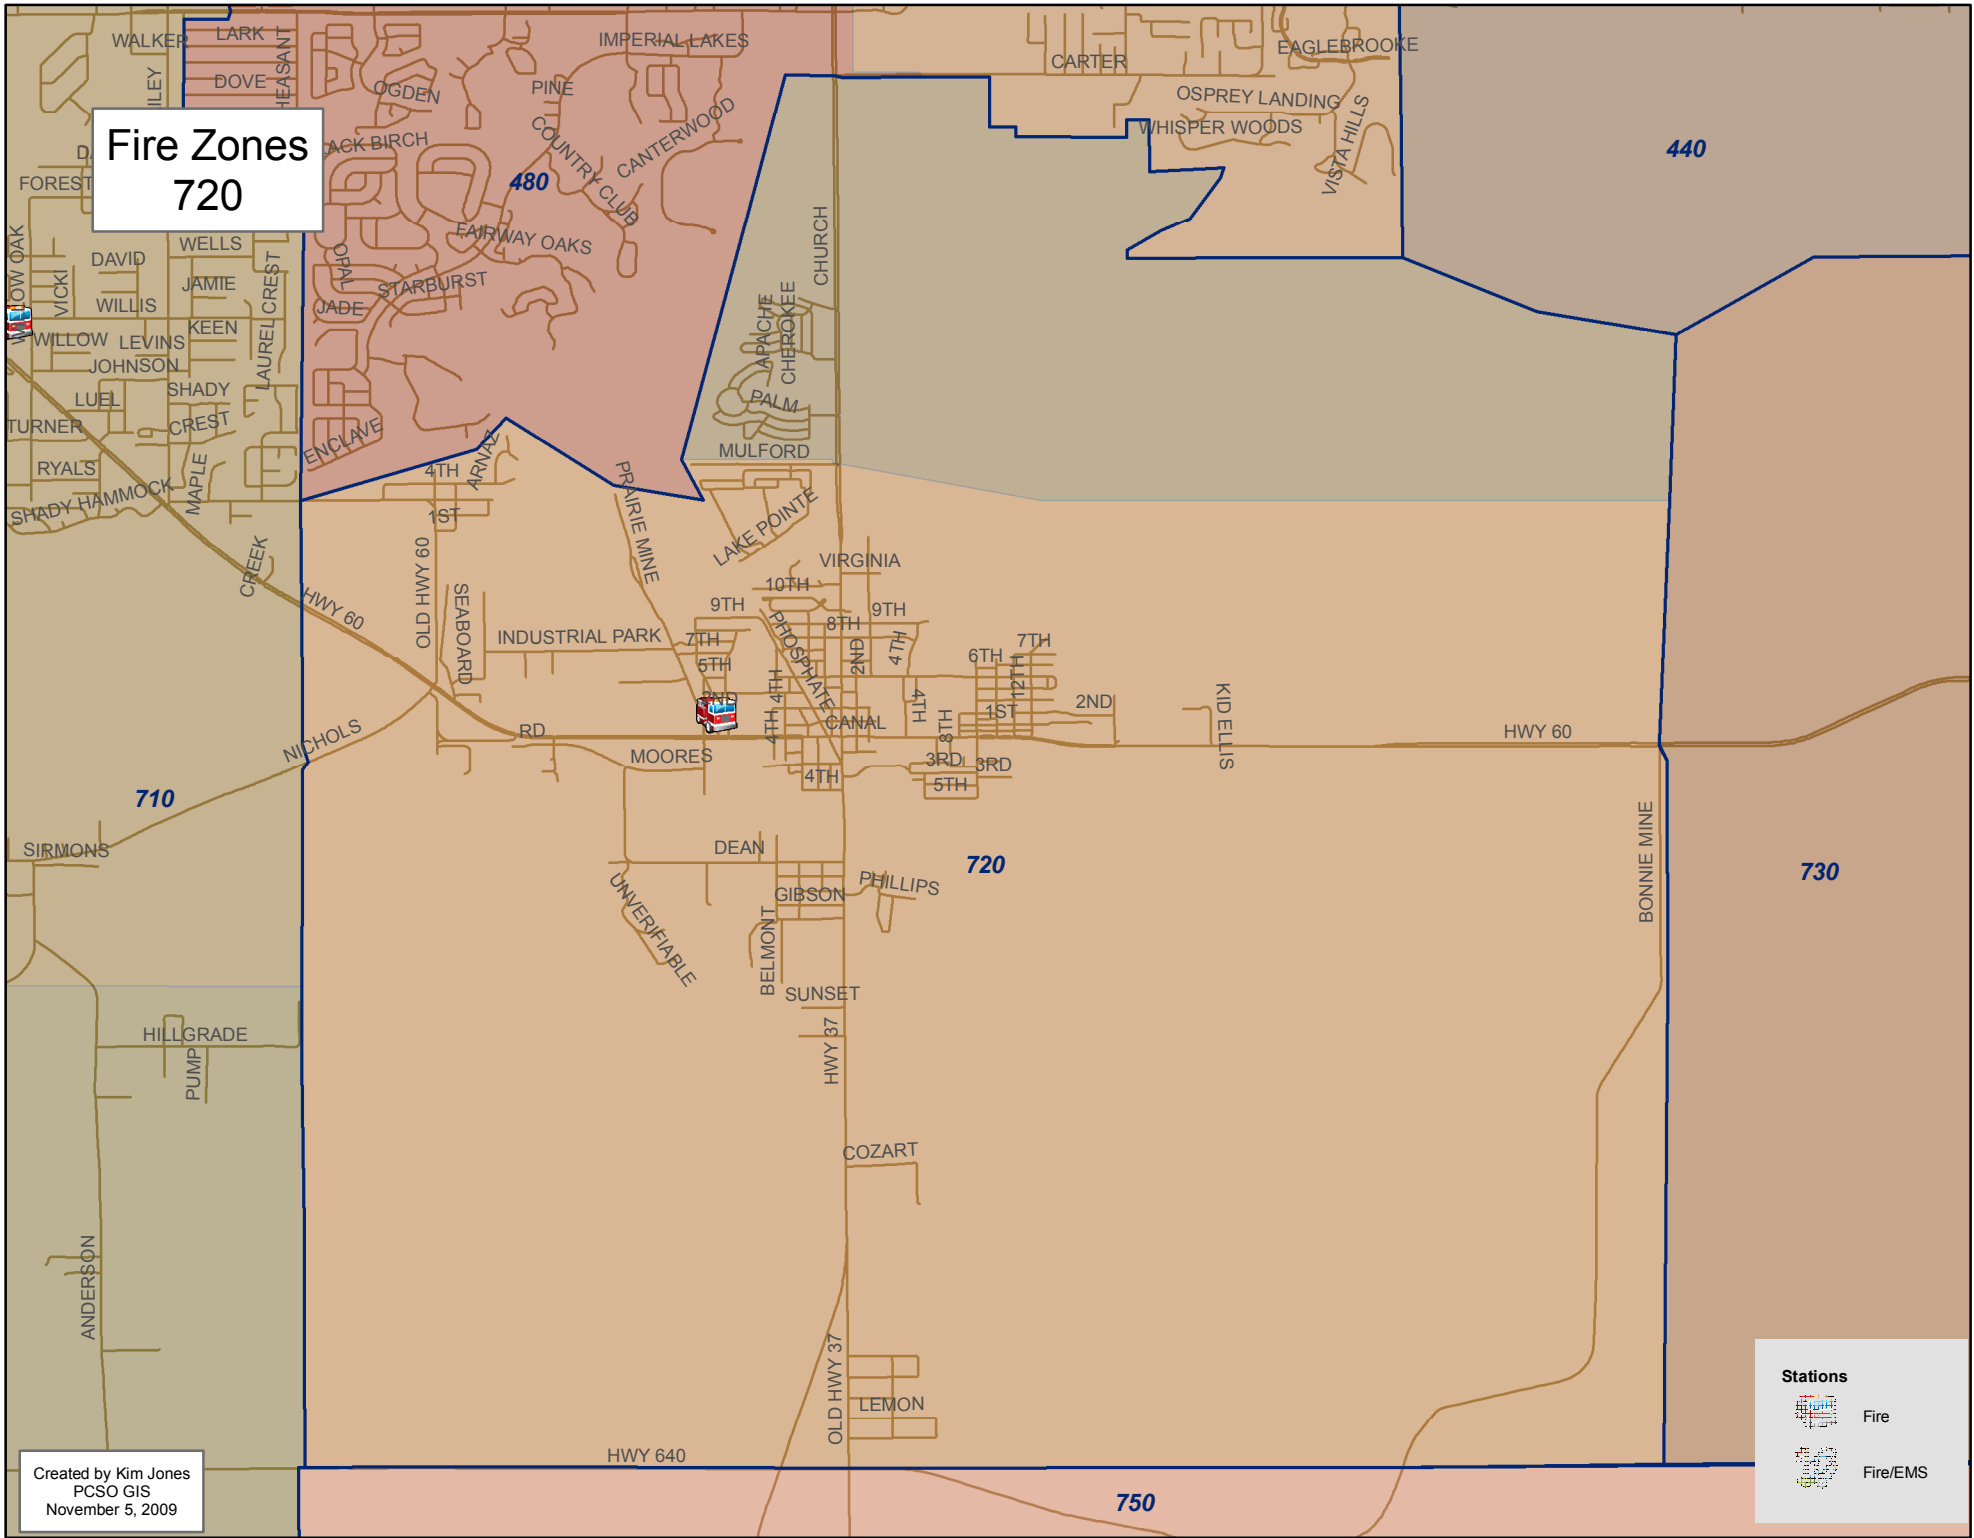

# Fire Zones 720

Created by Kim Jones  
PCSO GIS  
November 5, 2009

**Stations**

-  Fire
-  Fire/EMS