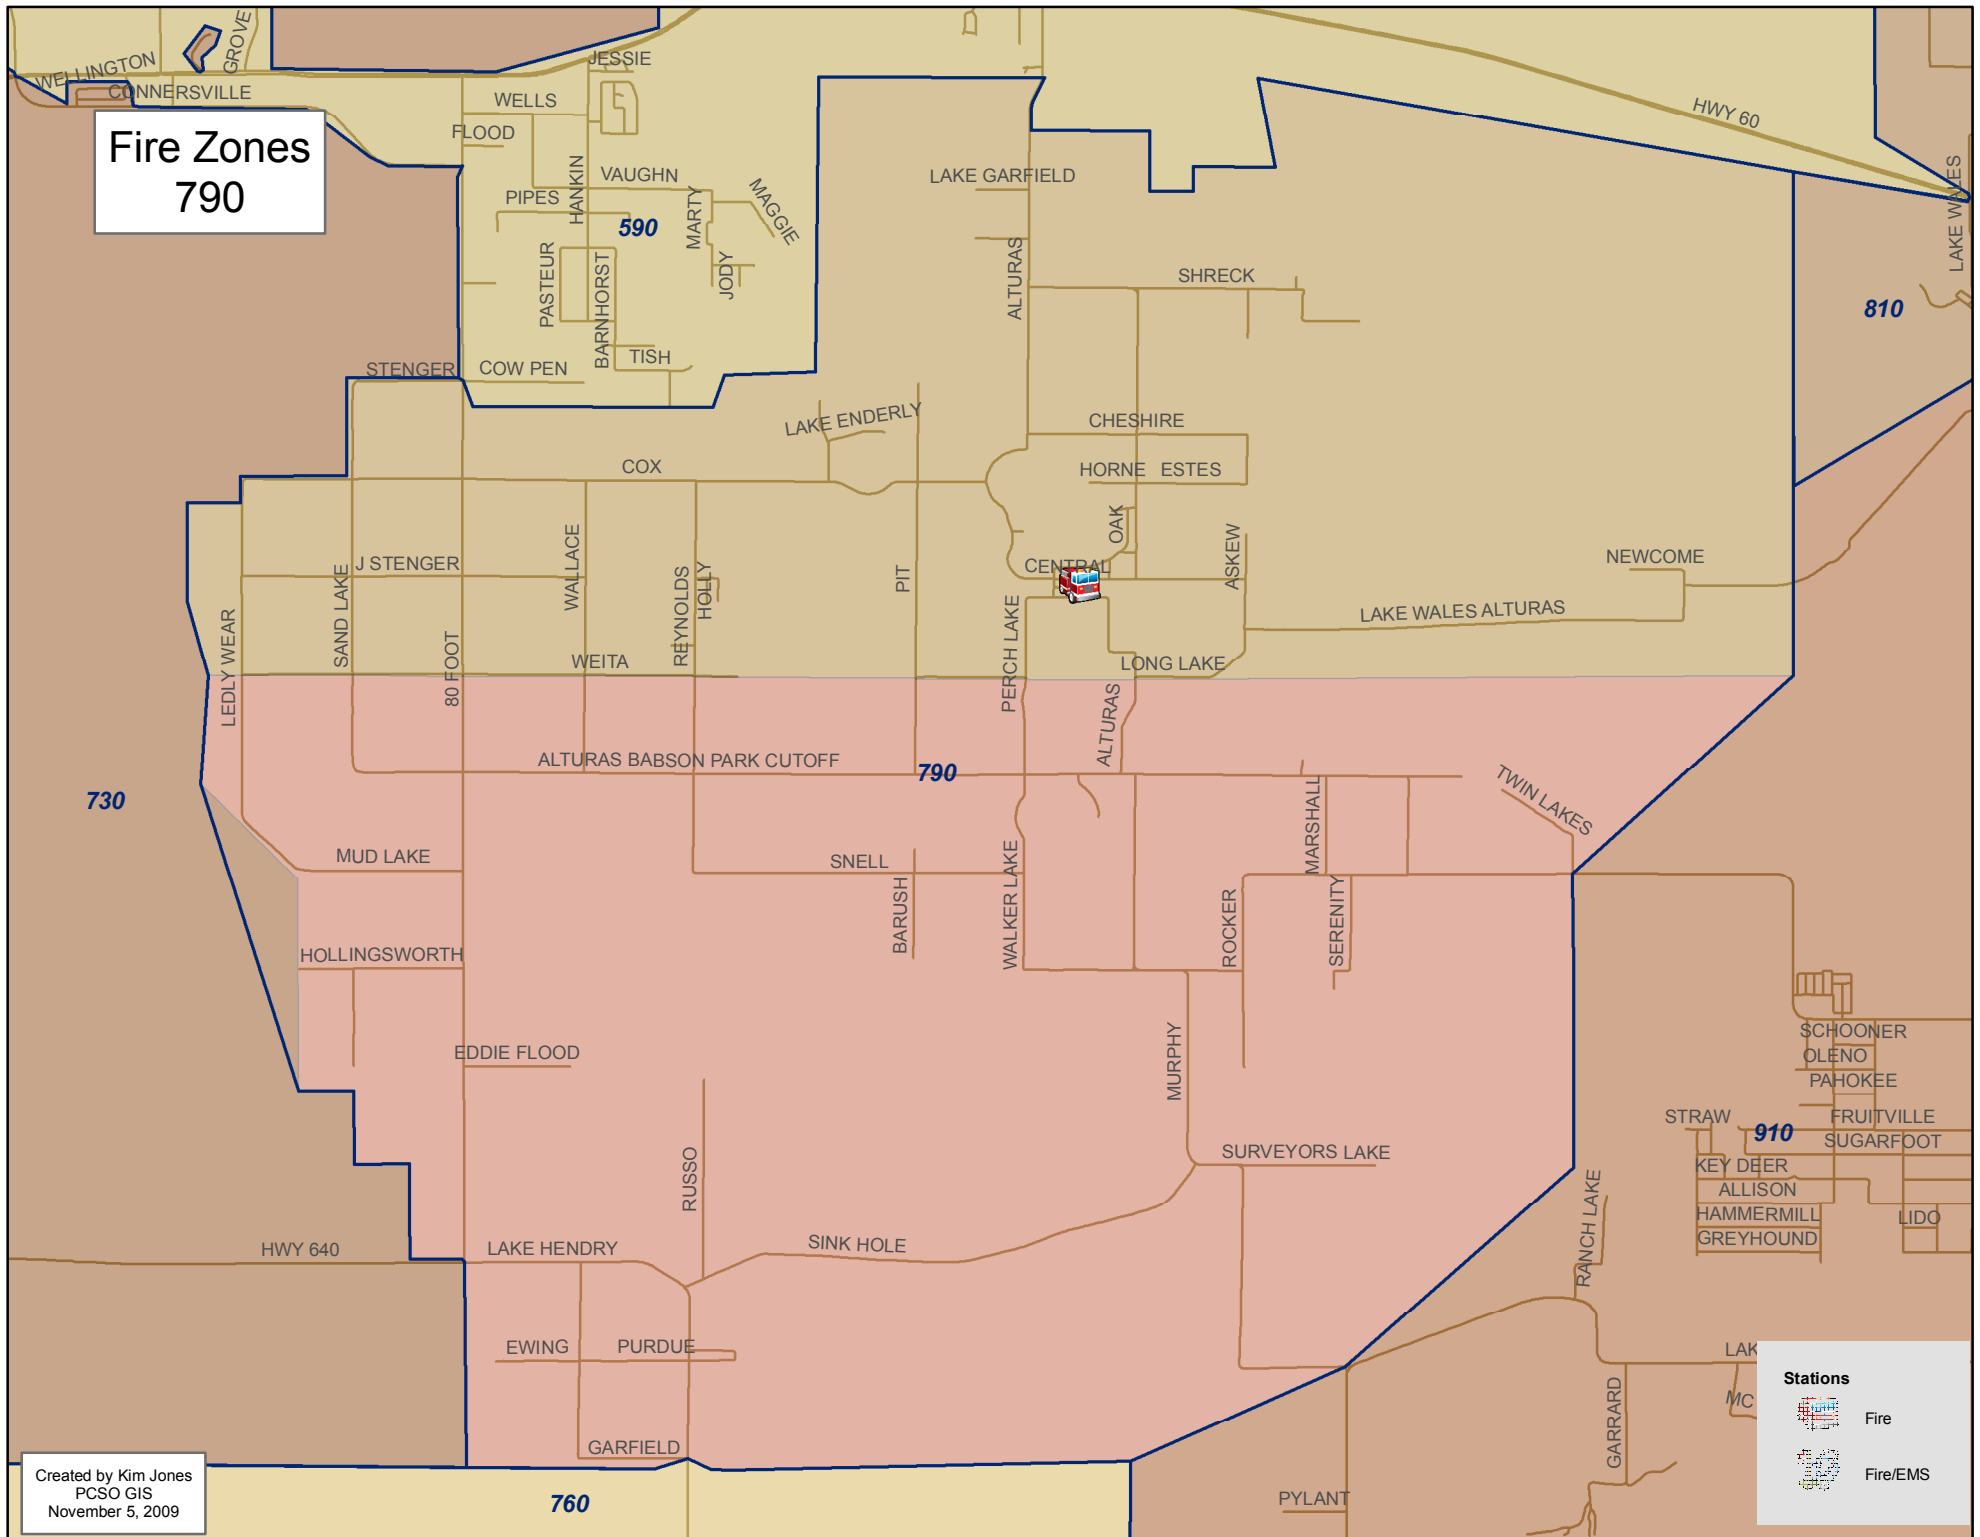

# Fire Zones 790

Created by Kim Jones  
PCSO GIS  
November 5, 2009

**Stations**  
 Fire  
 Fire/EMS