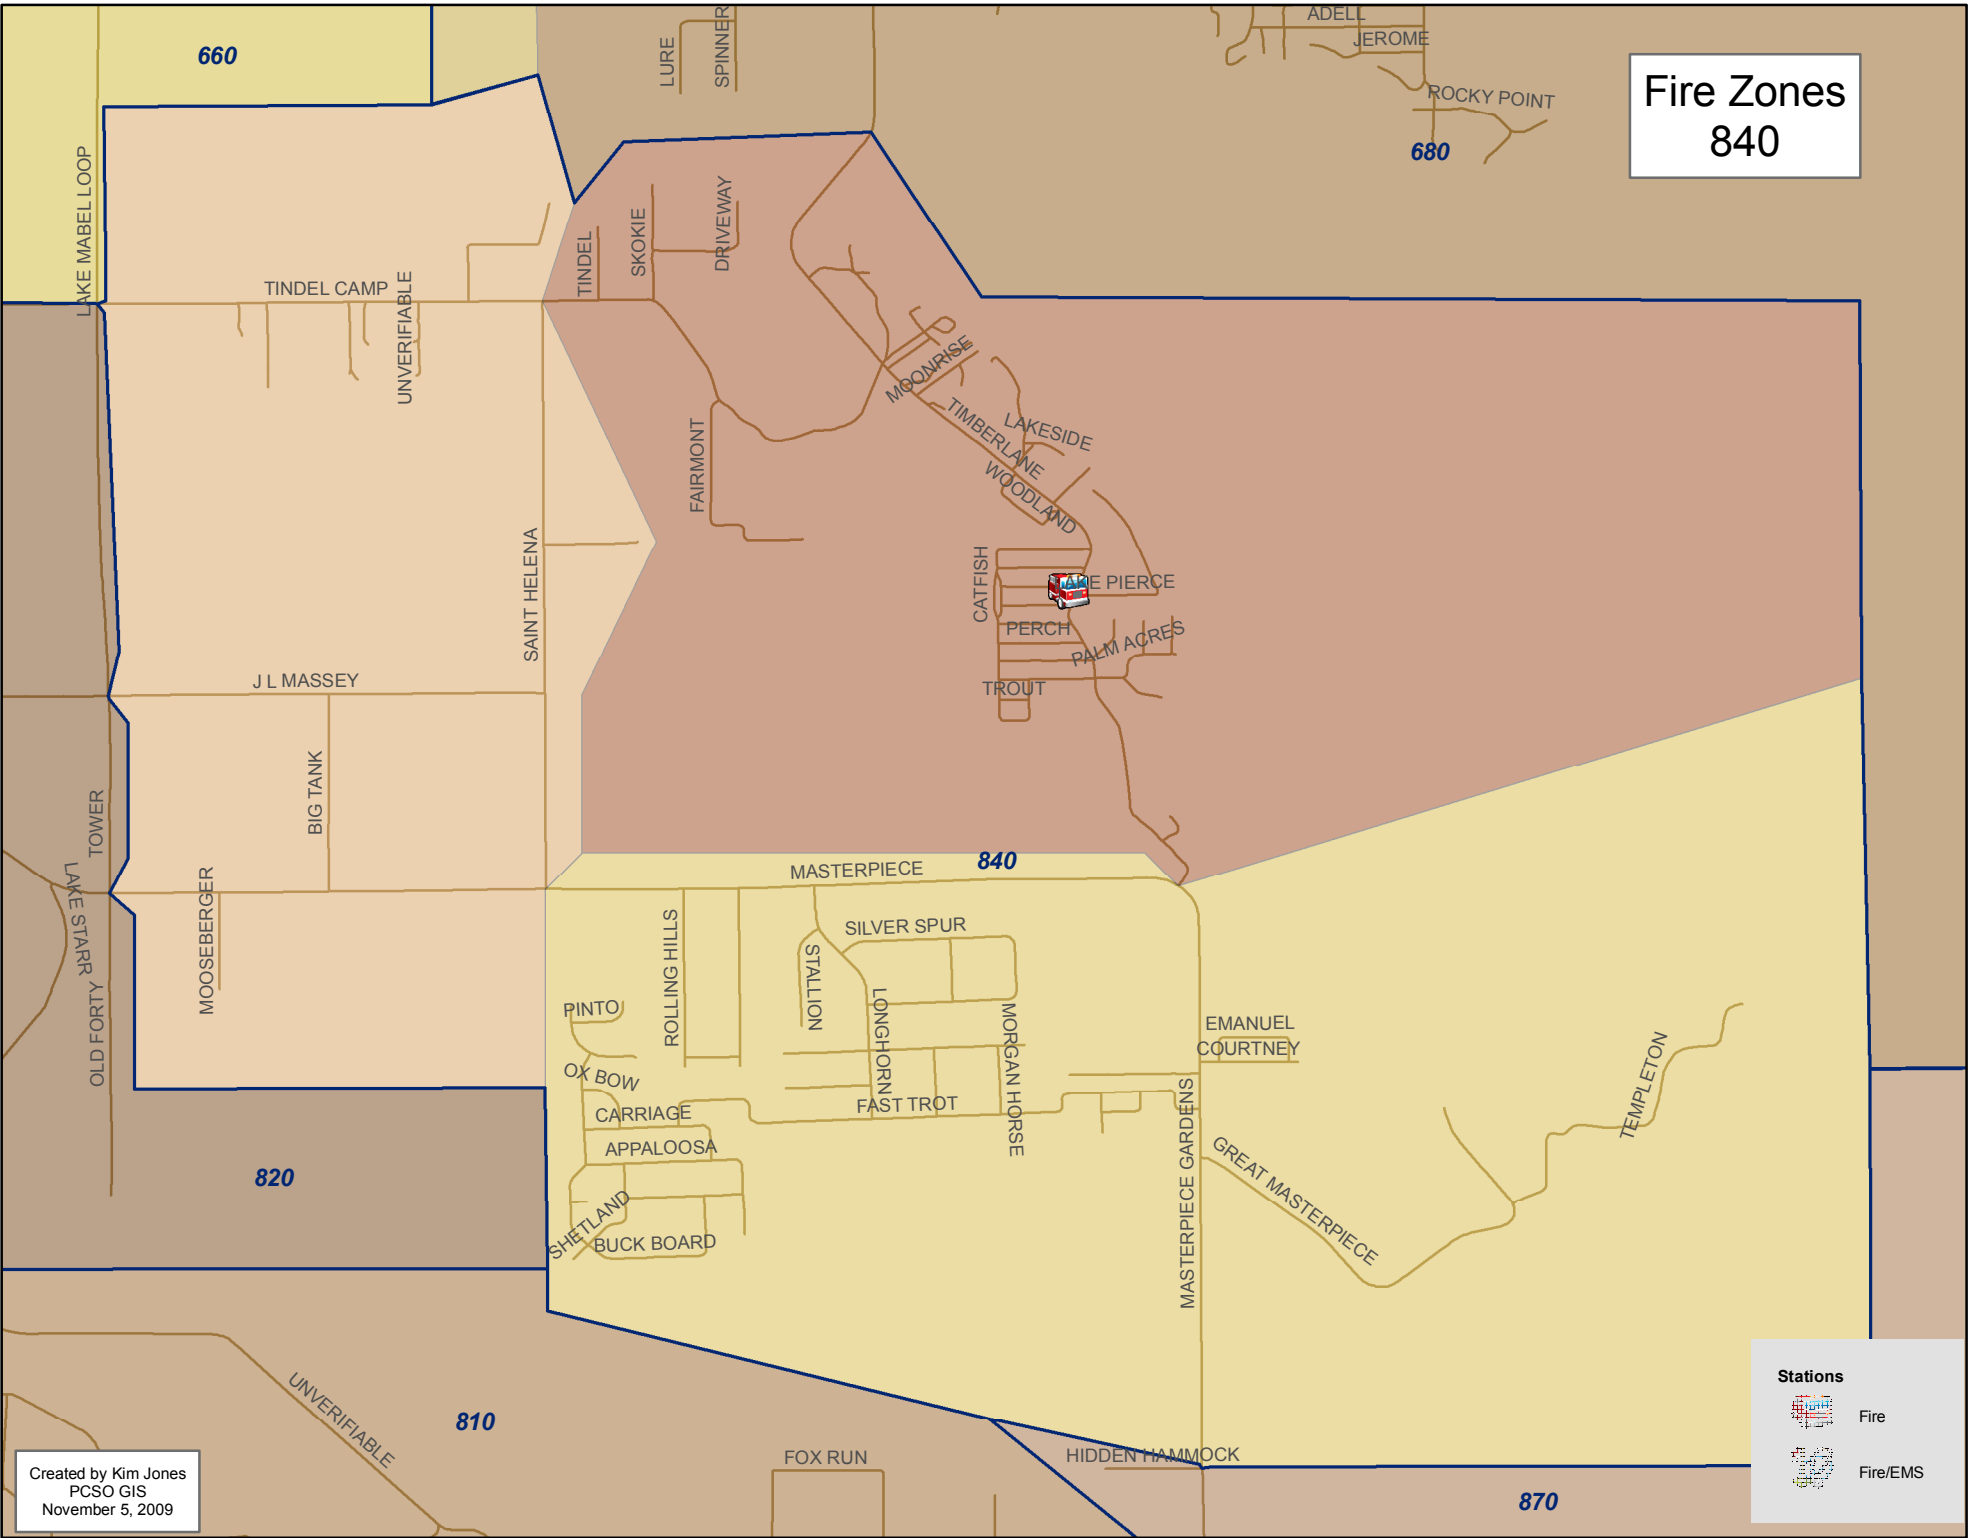

Fire Zones 840

Created by Kim Jones
PCSO GIS
November 5, 2009

Stations

-  Fire
-  Fire/EMS