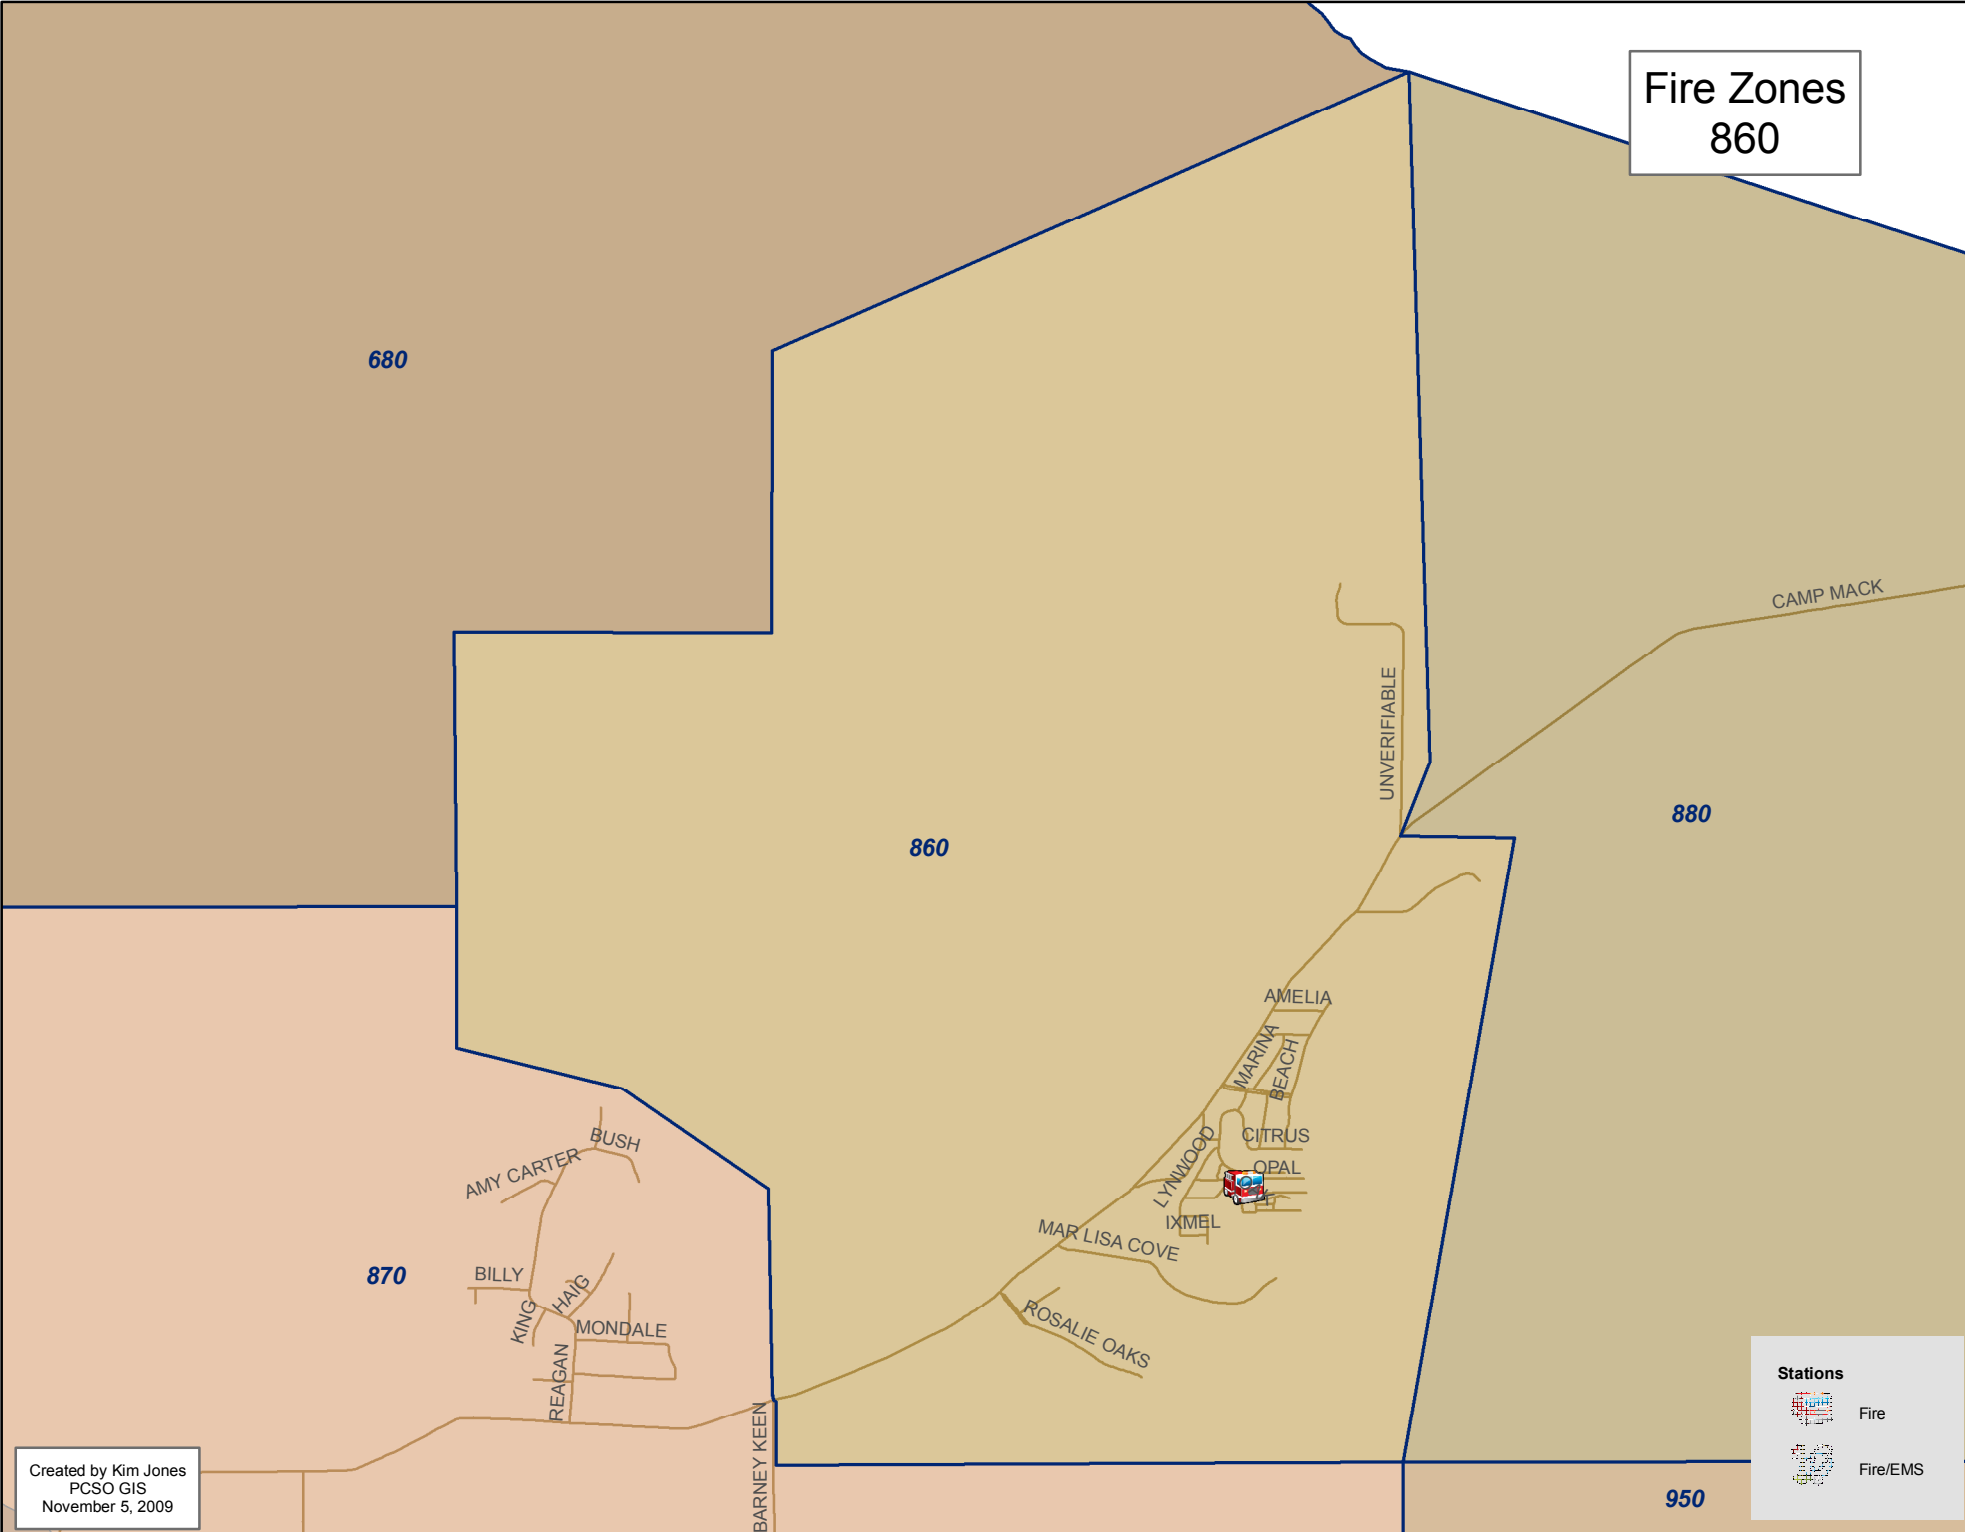

Fire Zones  
860

680

860

880

870

950

Created by Kim Jones  
PCSO GIS  
November 5, 2009

Stations