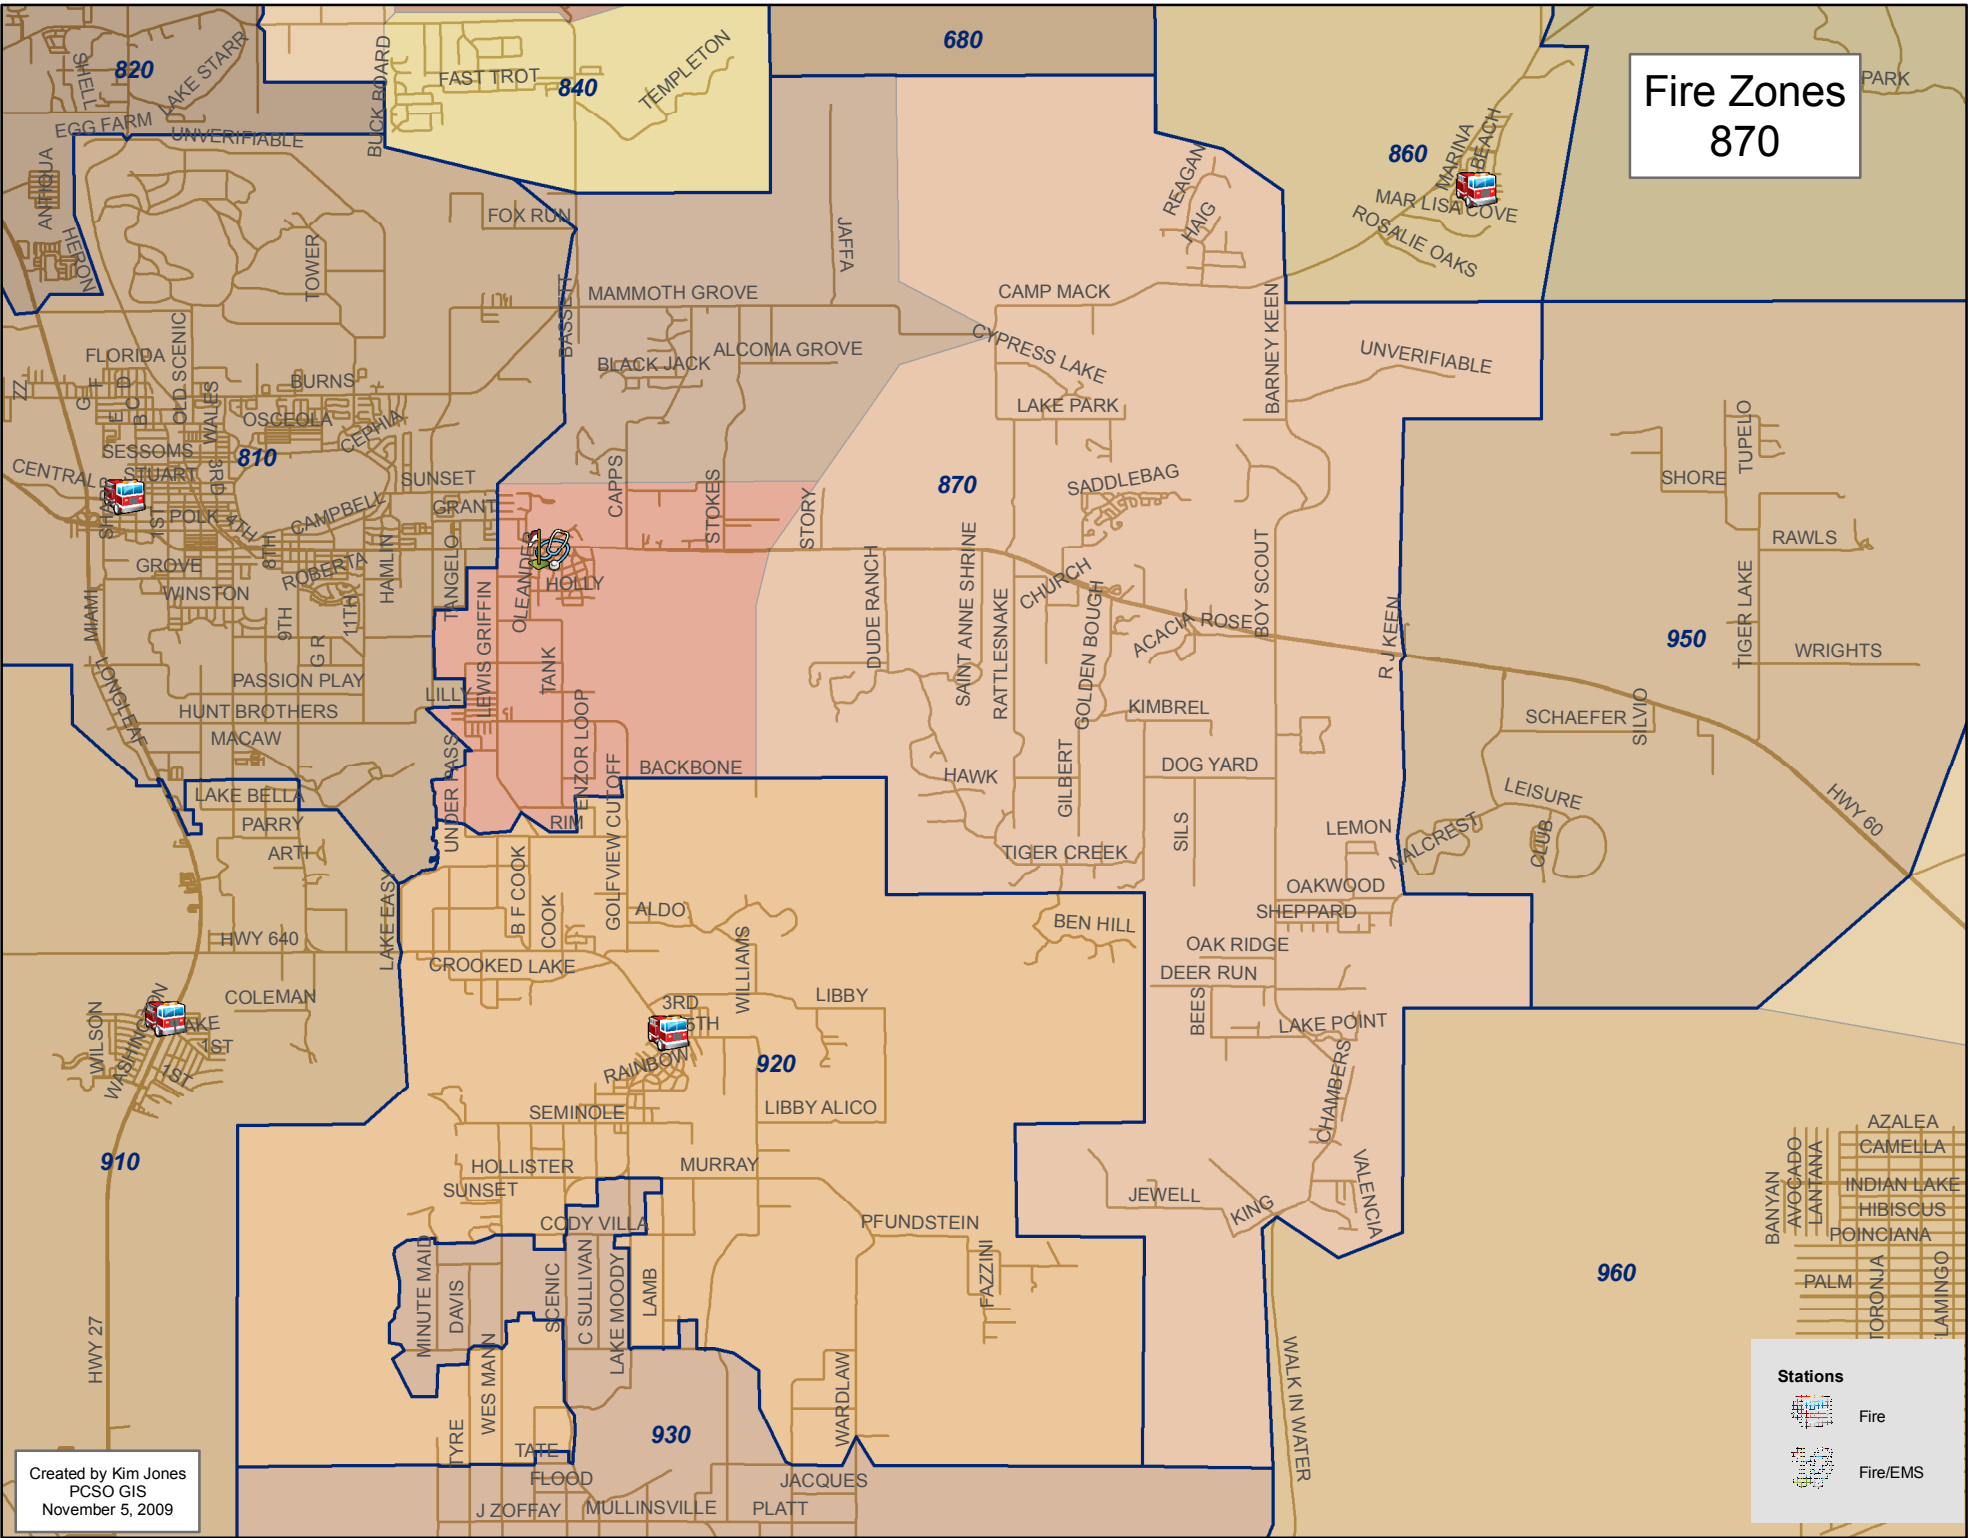

Fire Zones 870

Created by Kim Jones
PCSO GIS
November 5, 2009

Stations

-  Fire
-  Fire/EMS