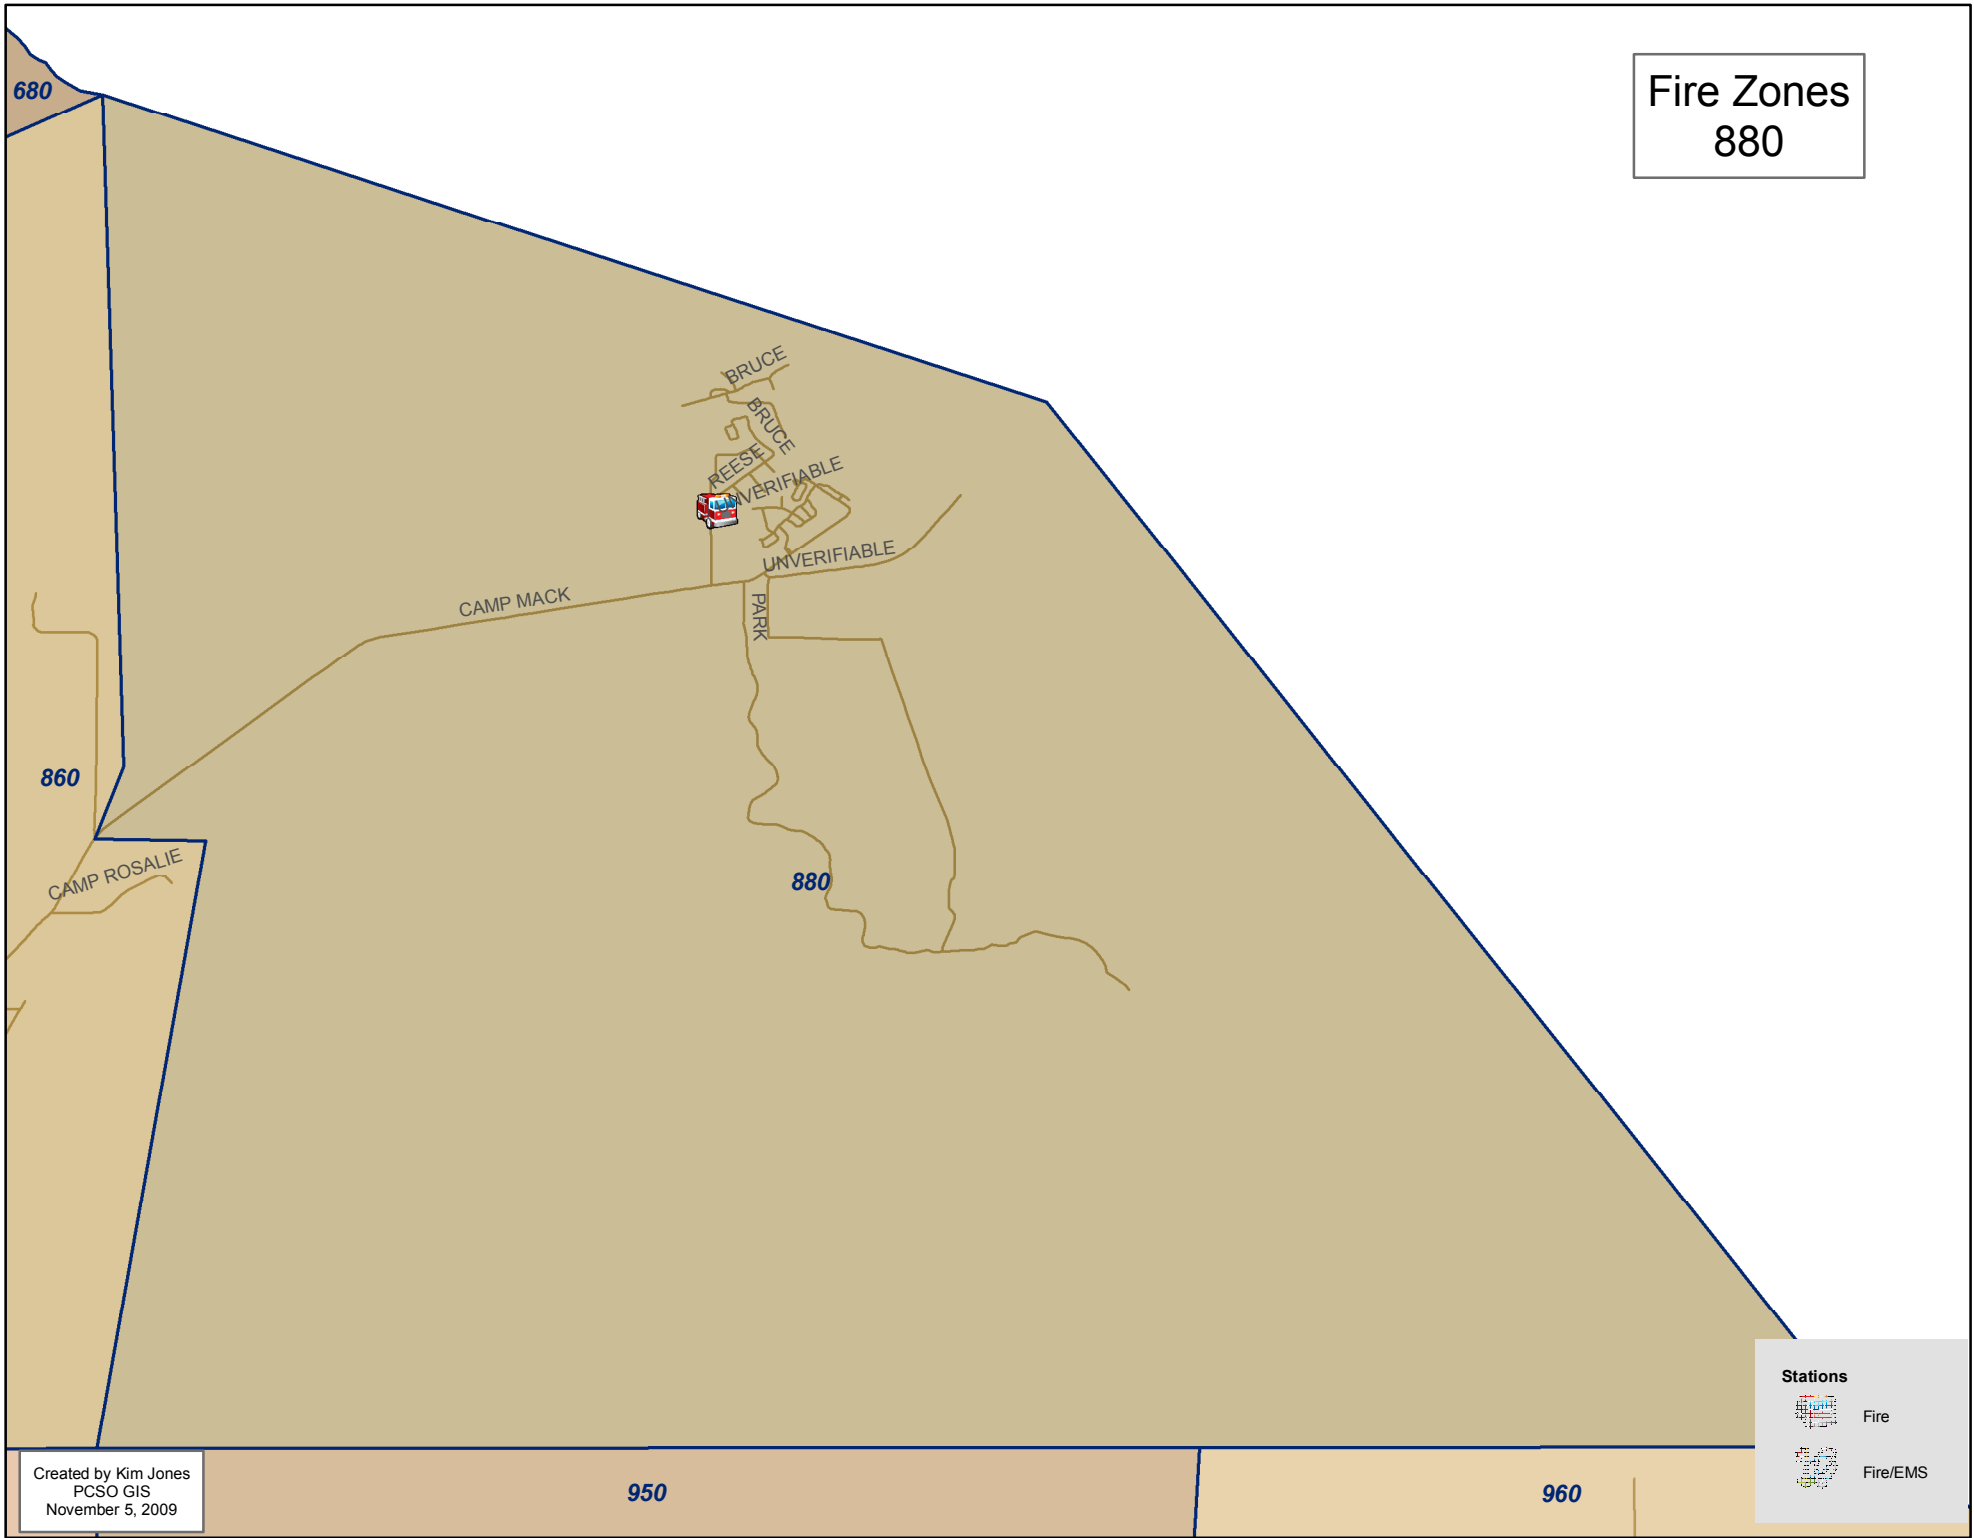

Fire Zones
880

Created by Kim Jones
PCSO GIS
November 5, 2009

950

960

Stations

-  Fire
-  Fire/EMS