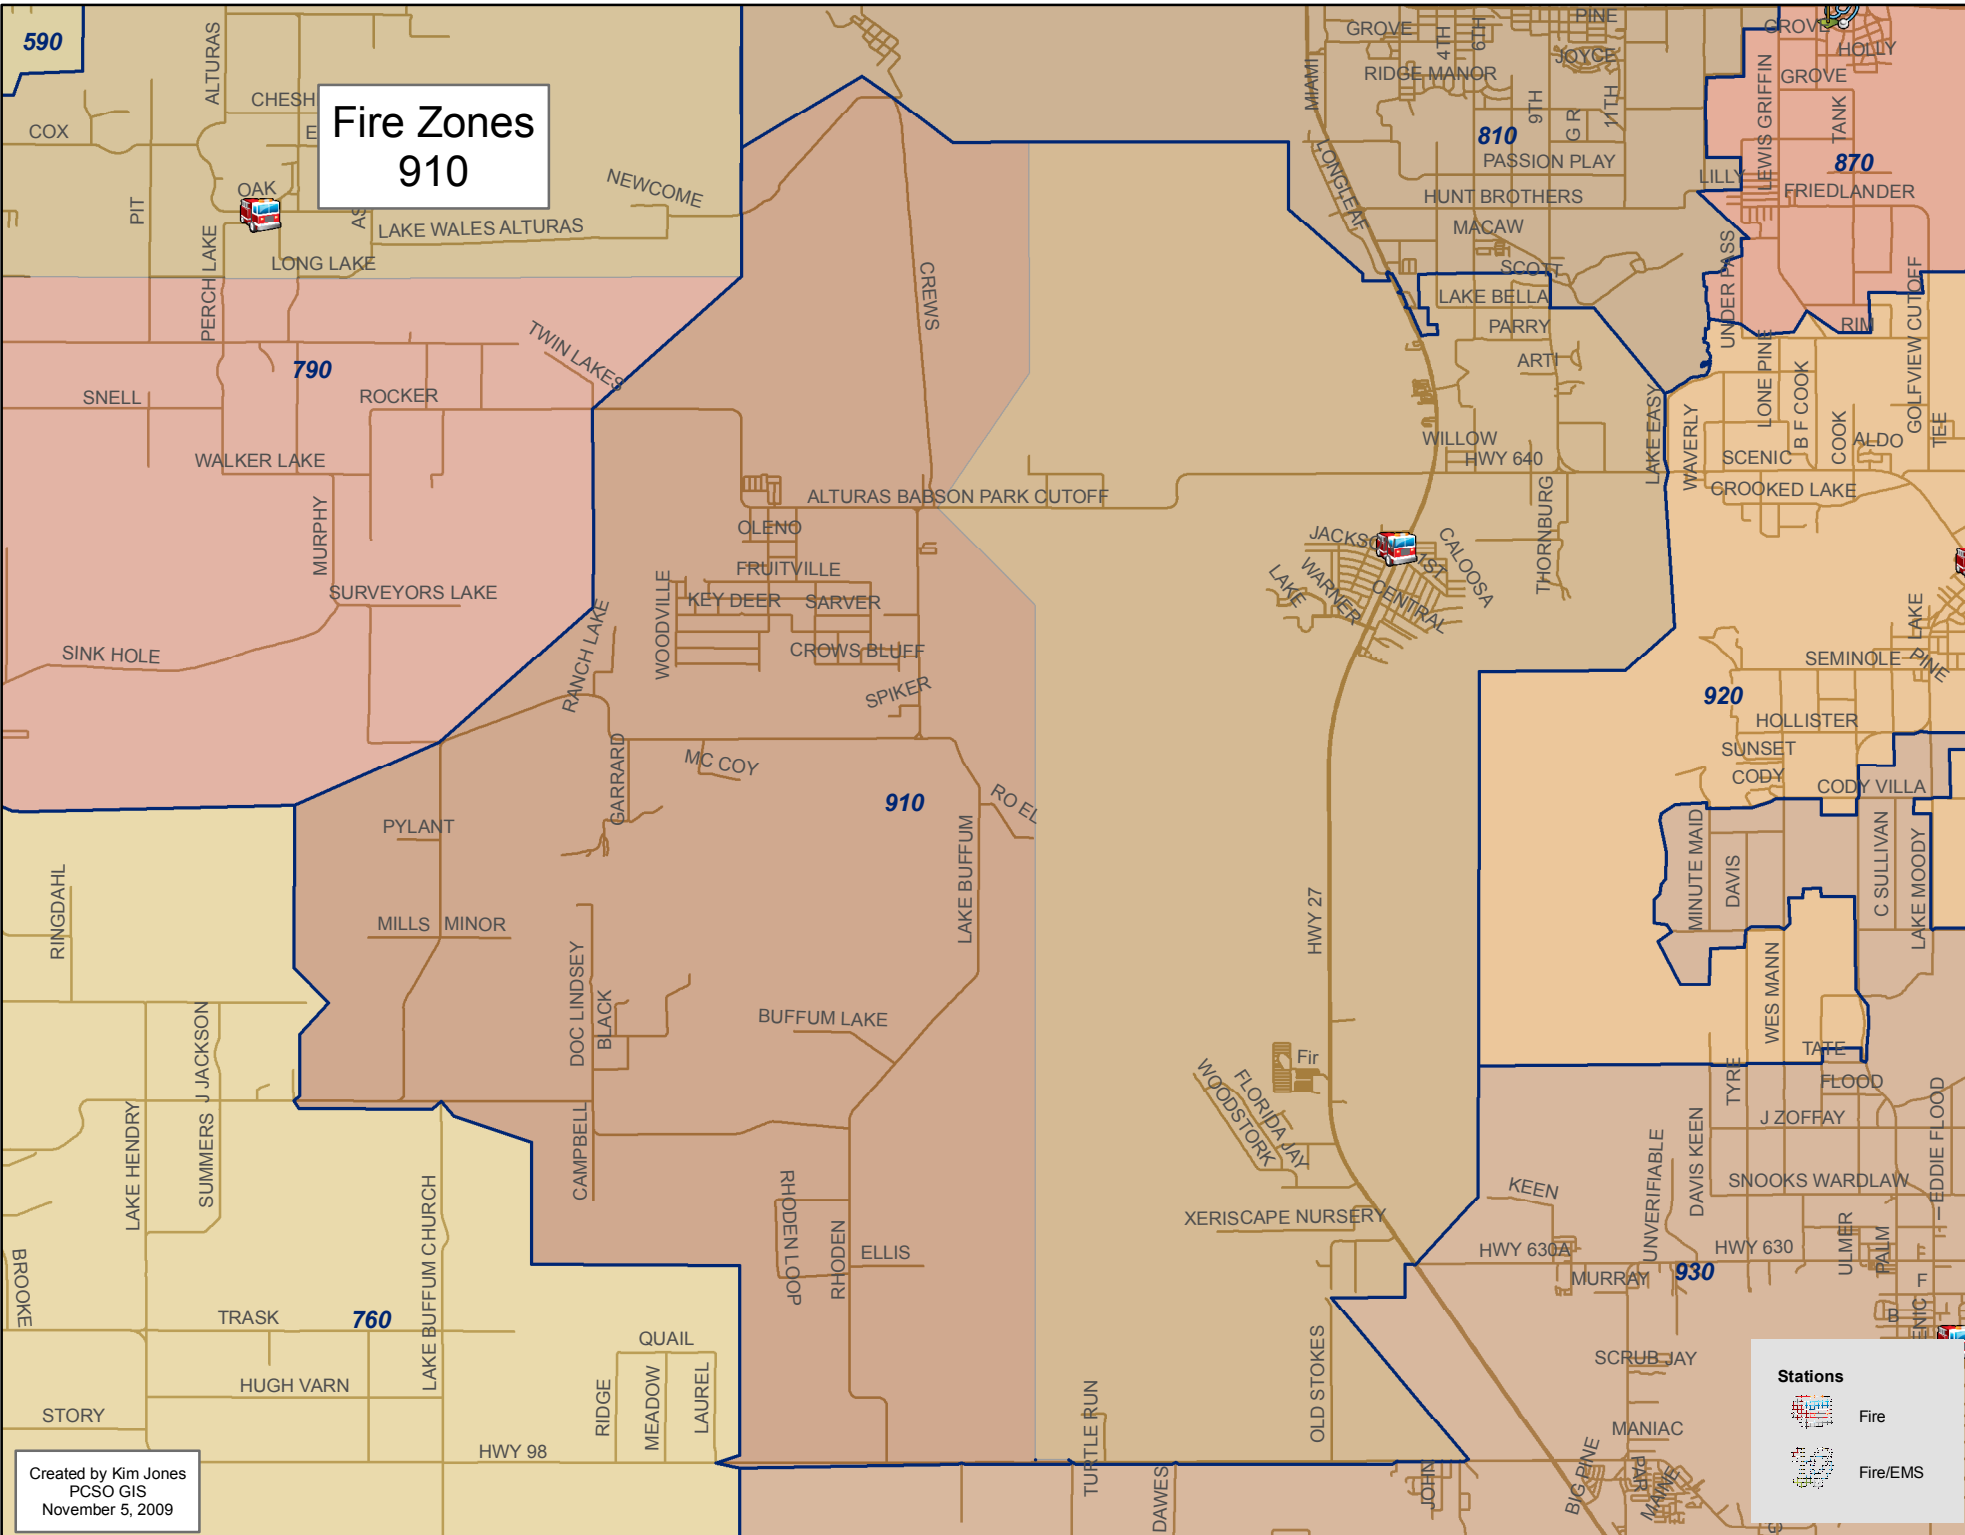

# Fire Zones 910

Created by Kim Jones  
PCSO GIS  
November 5, 2009

**Stations**

- Fire
- Fire/EMS