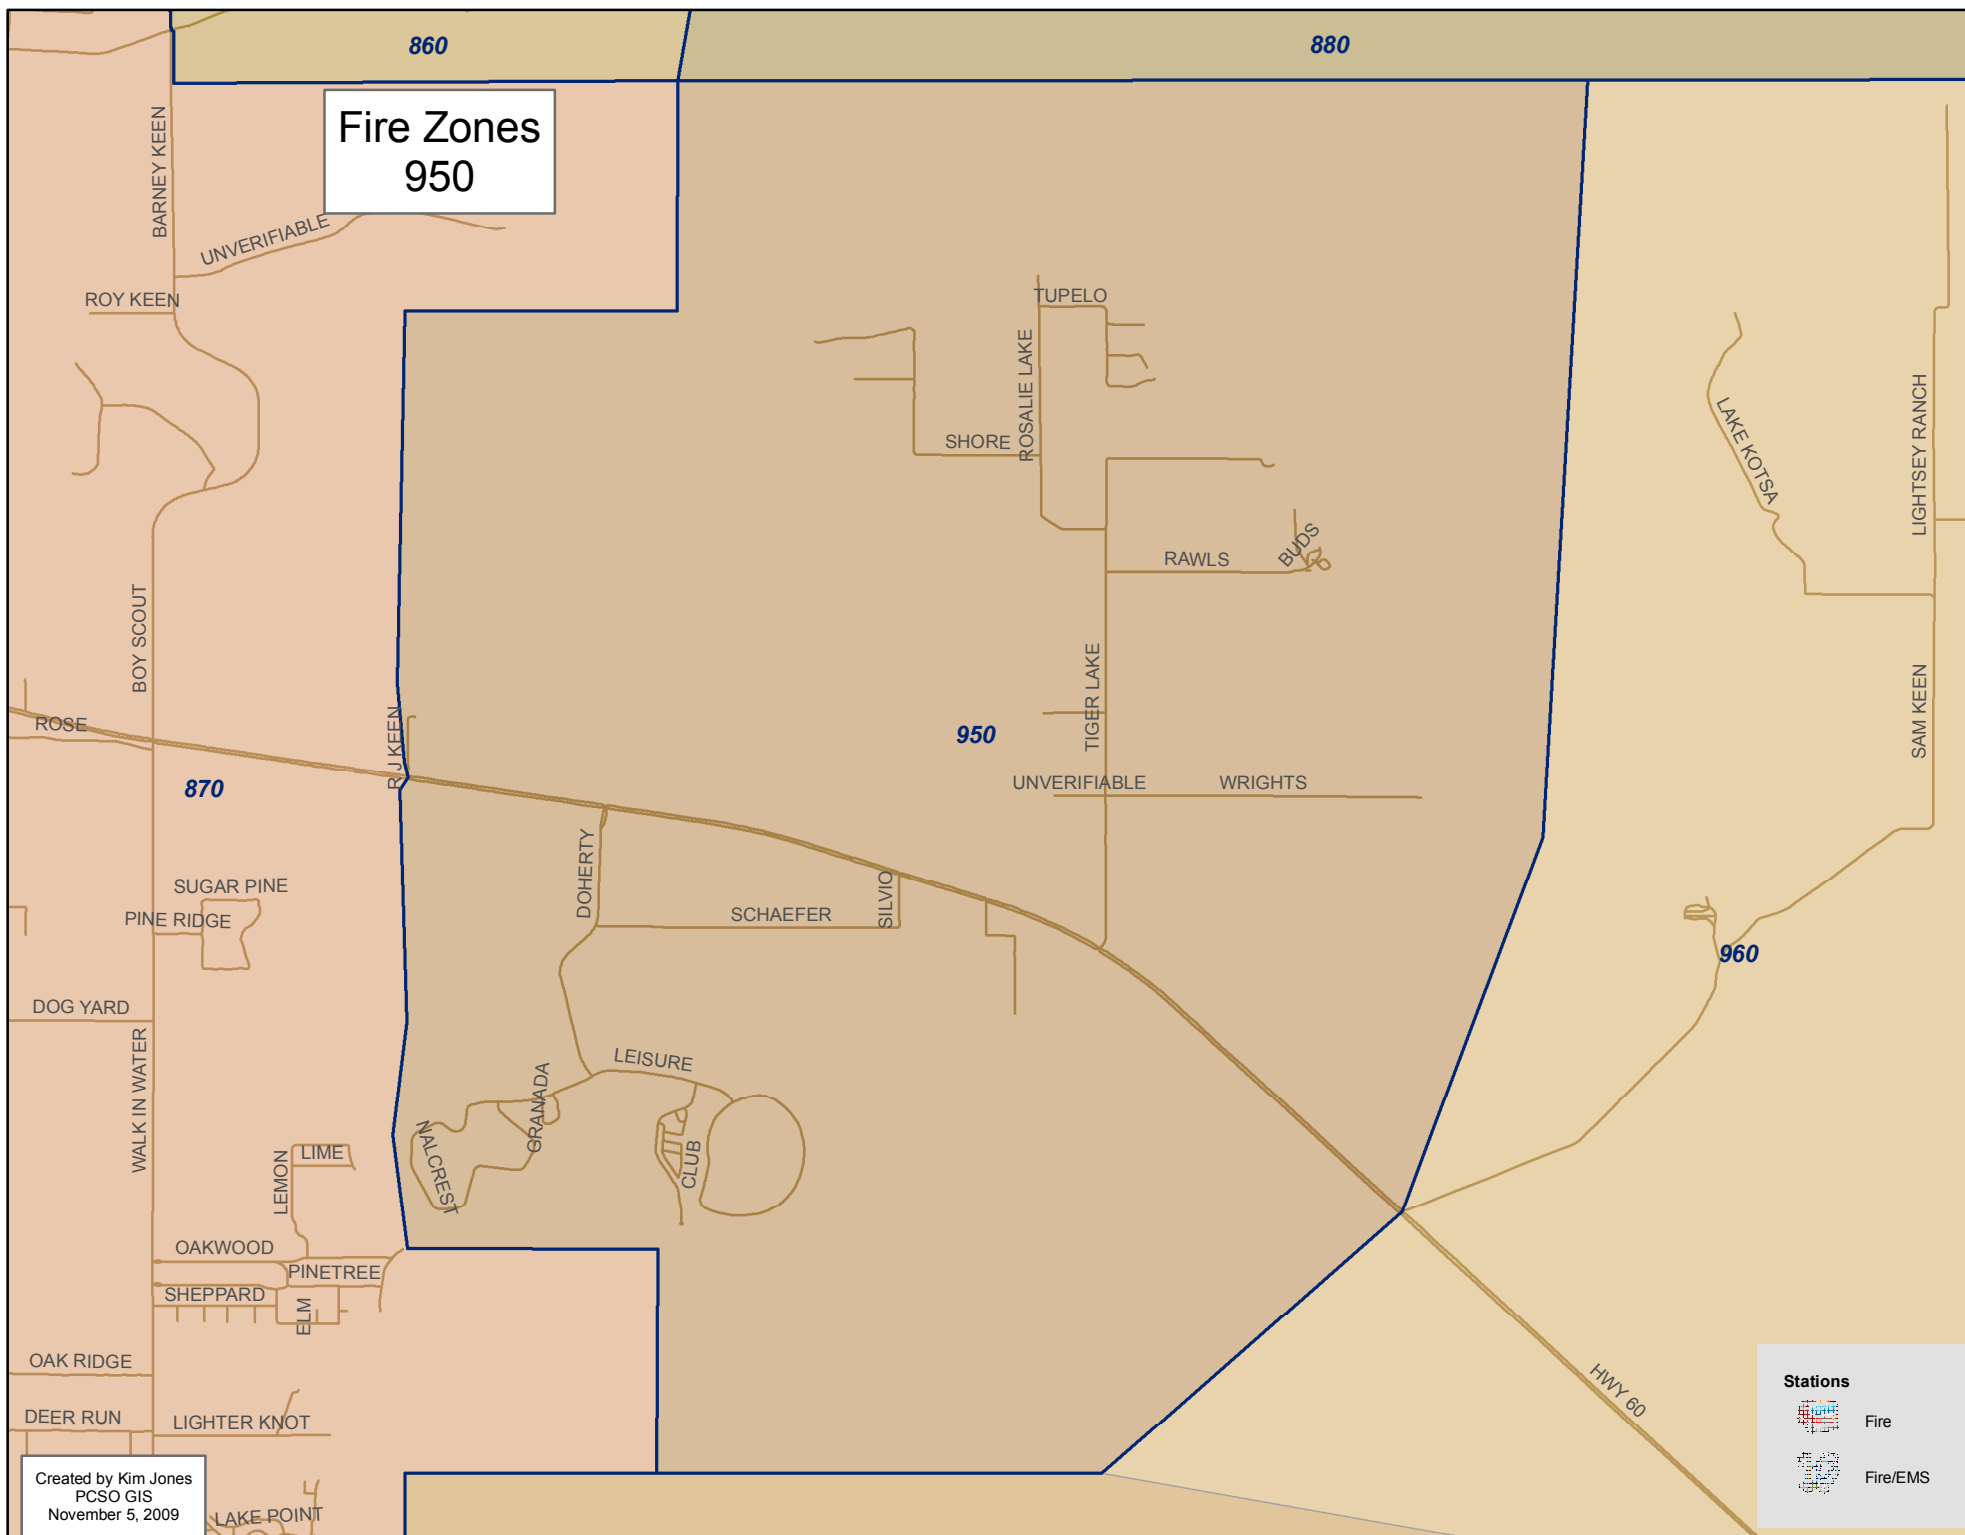

Fire Zones 950

Created by Kim Jones
PCSO GIS
November 5, 2009

Stations

-  Fire
-  Fire/EMS