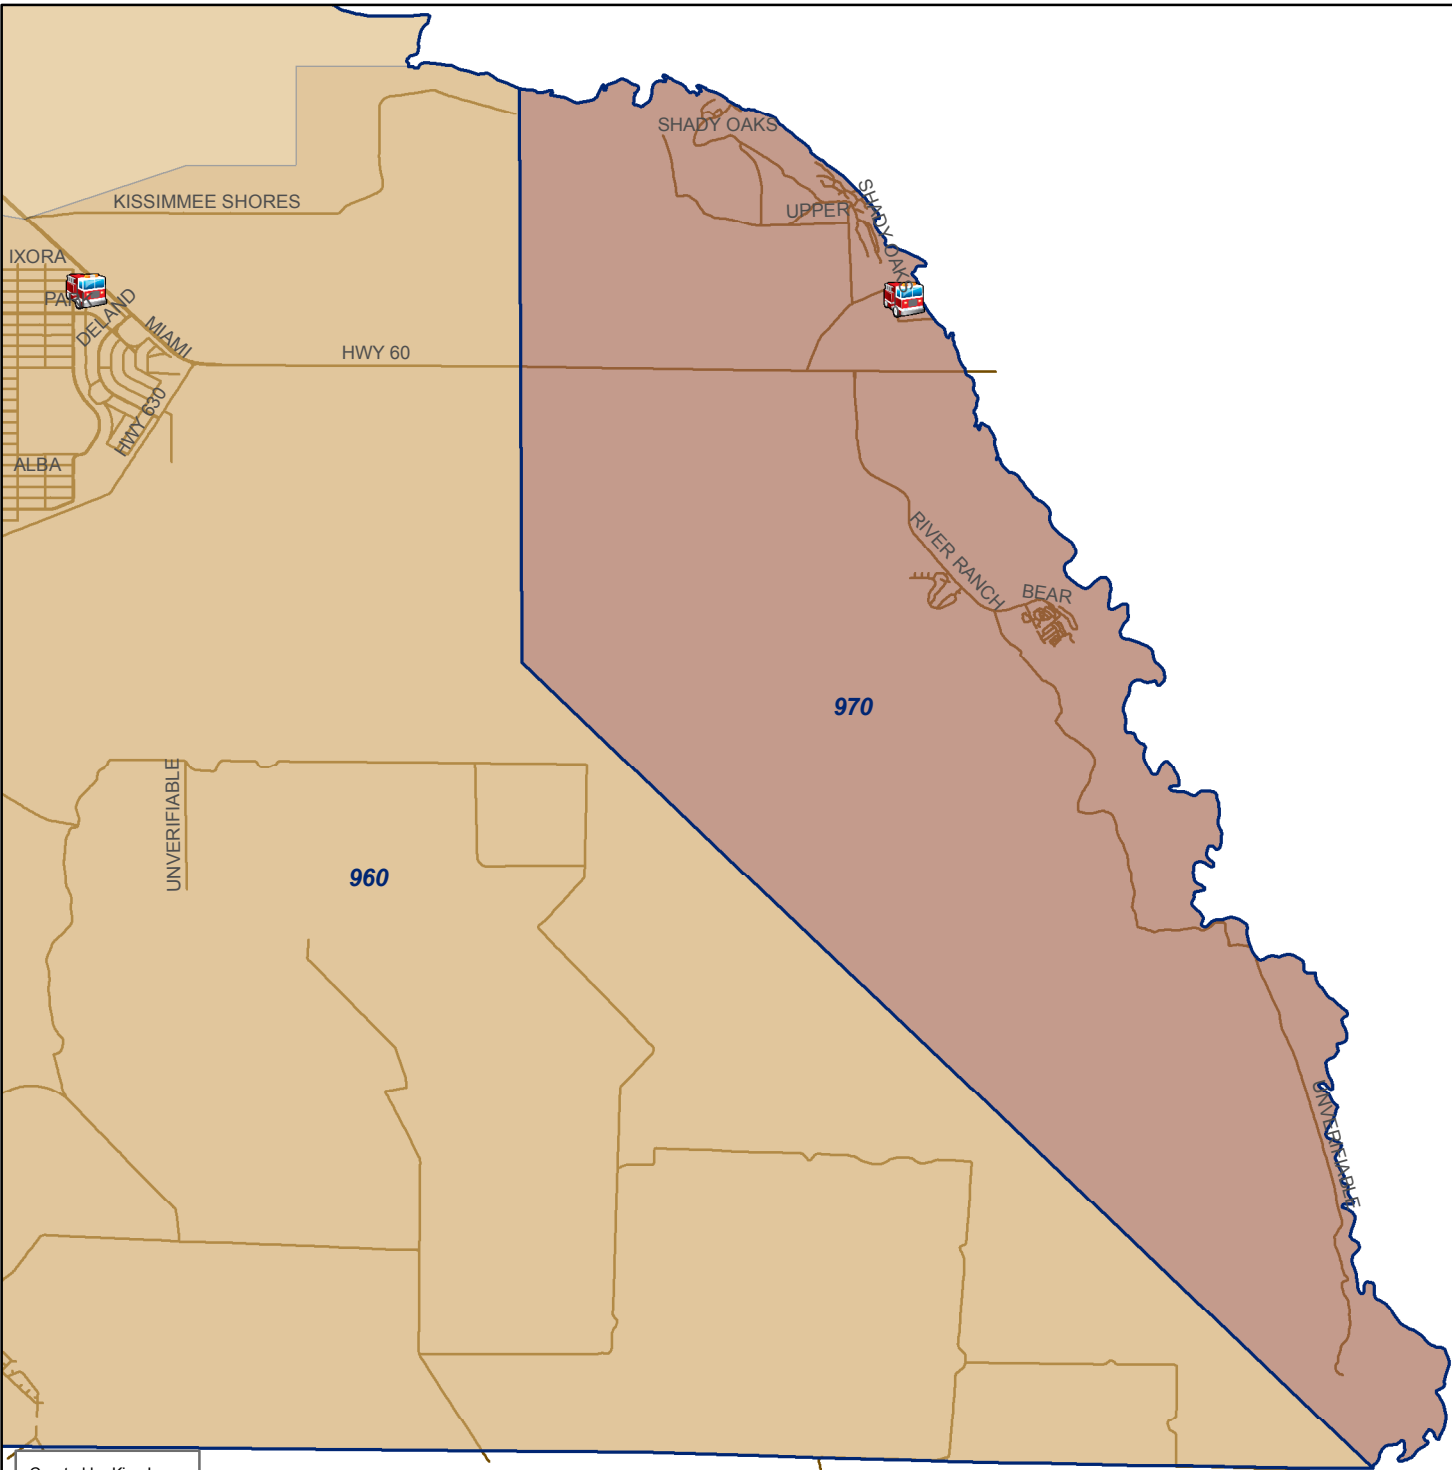

Fire Zones 970

Created by Kim Jones
PCSO GIS
November 5, 2009

Stations

-  Fire
-  Fire/EMS